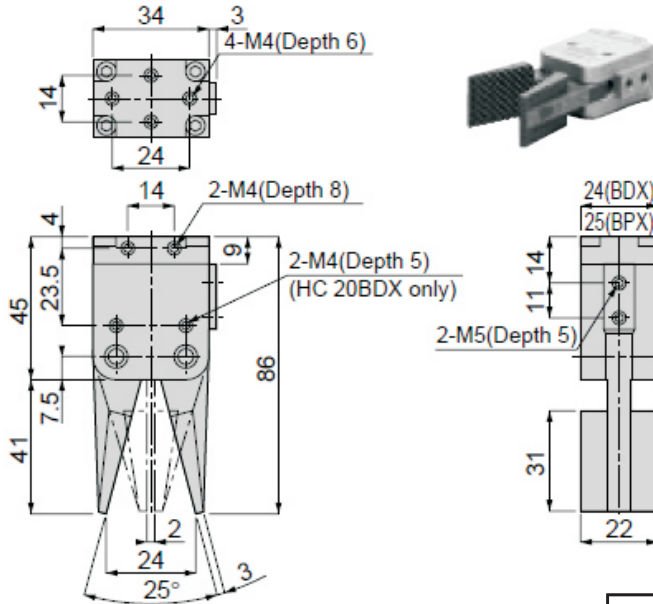

HC
20

Lever Type Gripper
with Figer Tool 20 Type

Main body

 **Robo-Tool, Inc.**

PART NUMBER

HC20-BPX