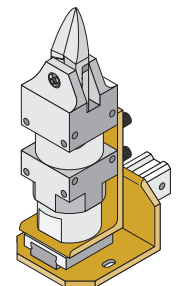

**TO BE USED IN**

GT-N30/SL

GT-NR30

GT-NS30

GT-NB30LW-10TM  
GT-NB30LW-10SM

<b>N30AE767</b>		APPLICATION:	PLASTIC	
		MATERIAL:	ALLOY STEEL	
ALTERNATE BLADES	Rev.	Rev. Date: 7.24.08		
CARBIDE:	 <b>NIPPER BLADE</b>		EDP #:	EXP 493
HIGH SPEED STEEL:			ALT P/N:	
			DRAWING #:	