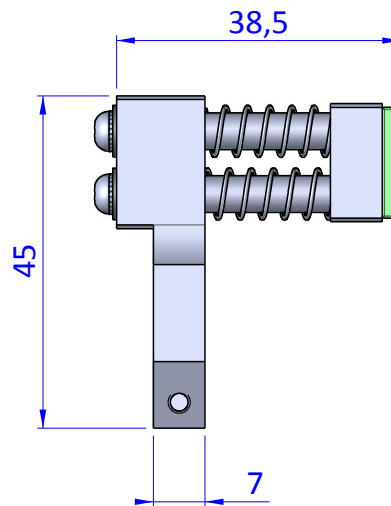

THE PROPERTY OF THE DRAWING IS ESTABLISHED BY LAW. IT IS FORBIDDEN TO PRODUCE OR SHOW IT TO THIRD PART. WITHOUT A WRITTEN AGREEMENT.

Item	Name	Q.ty
1	GRF20.95.08.V	1
2	GRF20.95.11	1
3	GRF20.95.12	2
4	GRF20.95.13	1
5	M.7X18	2
6	PAP.050705	4
7	R.3	2
8	R.3.SCH	3
9	V.TBCE.3X10.BUTT	2
10	V.TCE3x12	1

Format A4 UNI 936-76	 FPS FPSERVICES AUTOMATION			DESIGNED FROM FPS Automation	REVIEW A
	GENERAL TOLERANCE UNI - ISO 2768 CLASSE f	DESCRIPTION GRF20.VSX		DATE 09/05/2019	WEIGHT 0,026kg
			CODE GRF20.VSX		