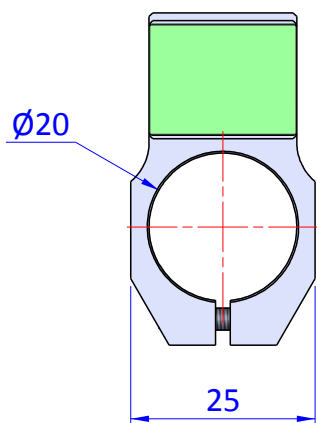

THE PROPERTY OF THE DRAWING IS ESTABLISHED BY LAW. IT IS FORBIDDEN TO PRODUCE OR SHOW IT TO THIRD PART. WITHOUT A WRITTEN AGREEMENT.

Item	Name	Q.ty
1	GRF20.95.08.V	1
2	GRF20.95.11	1
3	GRF20.95.12	2
4	GRF20.95.13	1
5	M.7X18	2
6	PAP.050705	4
7	R.3	2
8	R.3.SCH	3
9	V.TBCE.3X10.BUTT	2
10	V.TCE3x12	1

Format A4 UNI 936-76	 FPS FPSERVICES AUTOMATION			DESIGNED FROM FPS Automation	REVIEW A
	GENERAL TOLERANCE UNI - ISO 2768 CLASSE f	DESCRIPTION GRF20.VSX		DATE 09/05/2019	WEIGHT 0,026kg
			CODE GRF20.VSX		