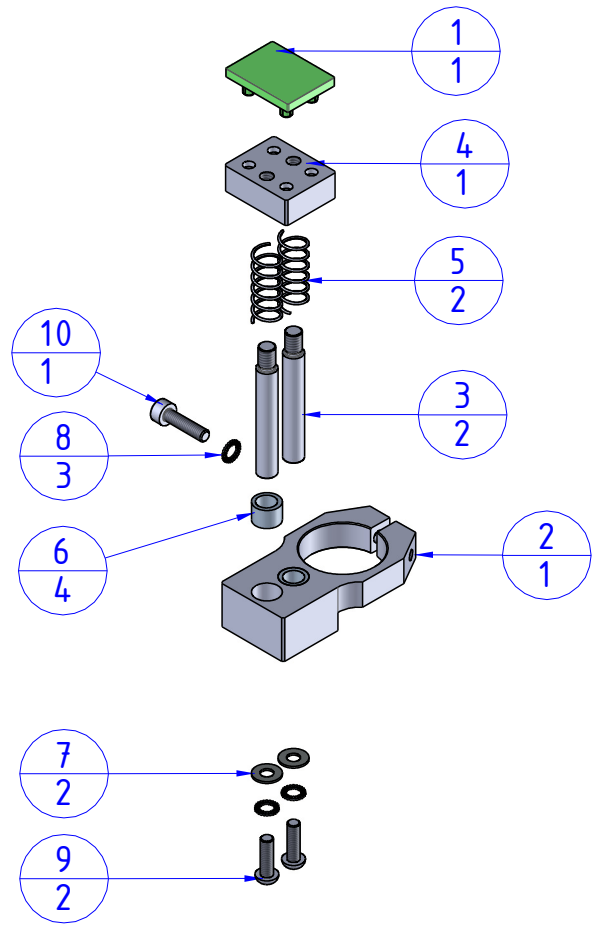

THE PROPERTY OF THE DRAWING IS ESTABLISHED BY LAW. IT IS FORBIDDEN TO PRODUCE OR SHOW IT TO THIRD PART. WITHOUT A WRITTEN AGREEMENT.

Item	Name	Q.ty
1	GRF20.95.08.V	1
2	GRF20.95.11	1
3	GRF20.95.12	2
4	GRF20.95.13	1
5	M.7X18	2
6	PAP.050705	4
7	R.3	2
8	R.3.SCH	3
9	V.TBCE.3X10.BUTT	2
10	V.TCE3x12	1

Format A4 UNI 936-76	 FPS FPSERVICES AUTOMATION			DESIGNED FROM FPS Automation	REVIEW A
	GENERAL TOLERANCE UNI - ISO 2768 CLASSE f	DESCRIPTION GRF20.VSX		DATE 09/05/2019	WEIGHT 0,026kg
			CODE GRF20.VSX		