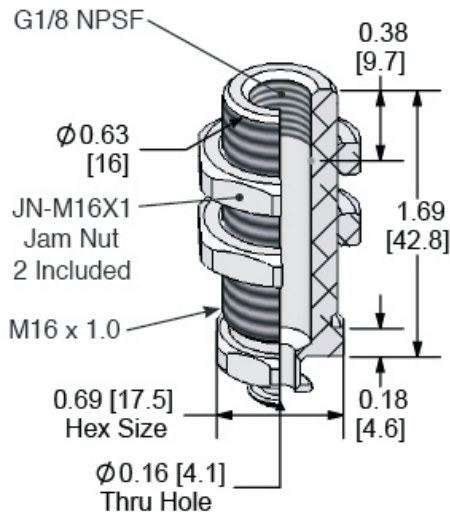

TOOL MOUNT

32-18FX40	
Assembly Suffix:	18FX40
Weight: oz. (g)	0.78 (22.1)
P.E. Filter:	FD339
S.S. Filter:	FS350

 **Robo-Tool, Inc.**

PART NUMBER

32-18FX40