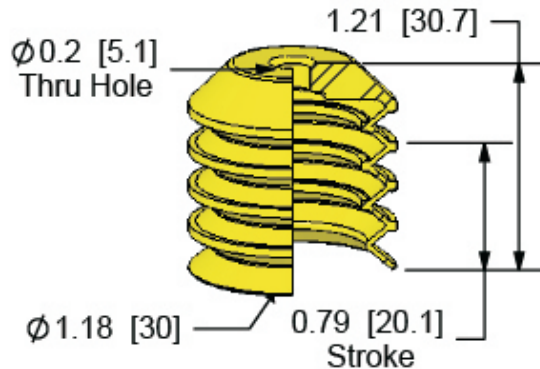

XP-BL30

CUP DIAMETER	30 mm
CUP WEIGHT: oz. (g)	0.21 (6)
INTERNAL VOLUME: cu. in. (cc)	0.8 (13.1)
FORCE @ 6" Hg: lb. (N)	1.4 (6.2)
FORCE @ 18" Hg: lb. (N)	3.6 (16)
MINIMUM RADIUS: in. (mm)	0.31 (7.9)

MATERIAL - SILICONE

 **Robo-Tool, Inc.**

PART NUMBER

XP-BL30S