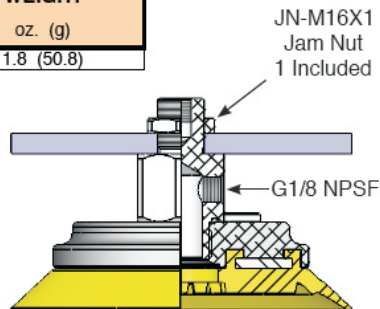

Side Vacuum Port Fitting

TECHNICAL DATA

FITTING	WEIGHT
12M-S18F-16M	oz. (g) 1.8 (50.8)

For use with
75-12F,
110-12F, &
150-12F fittings.

 **Robo-Tool, Inc.**

PART NUMBER

12M-S18F-16M