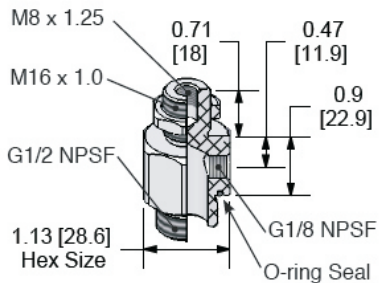

Side Vacuum Port Fitting

TECHNICAL DATA

FITTING	WEIGHT
12M-S18F-16M	oz. (g) 1.8 (50.8)

For use with
75-12F,
110-12F, &
150-12F fittings.

 **Robo-Tool, Inc.**

PART NUMBER

12M-S18F-16M