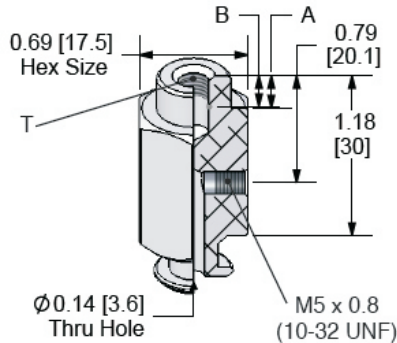

TECHNICAL DATA

FITTING	ASSEMBLY SUFFIX	WEIGHT oz. (g)	FILTER P.E.	SCREEN S.S.
40-S5F-8F	S5F-8F	0.63 (17.9)	N/A	N/A

DIMENSIONS

FITTING	A STAND OFF in. (mm)	B "T" DEPTH in. (mm)	T THREAD
40-S5F-8F	0.32 (8)	0.32 (8.1)	M8 x 1.25

PART NUMBER

40-S5F-8F