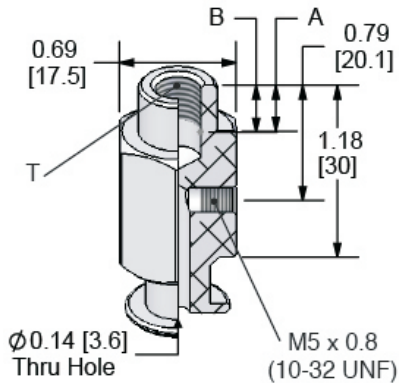

## TECHNICAL DATA

FITTING	ASSEMBLY SUFFIX	WEIGHT oz. (g)	FILTER P.E.	SCREEN S.S.
50-S5F-8F	S5F-8F	0.68 (19.3)	N/A	N/A

## DIMENSIONS

FITTING	A STAND OFF in. (mm)	B "T" DEPTH in. (mm)	T THREAD
50-S5F-8F	0.24 (6.1)	0.25 (6.3)	M6 x 1.0

PART NUMBER

**50-S5F-6F**