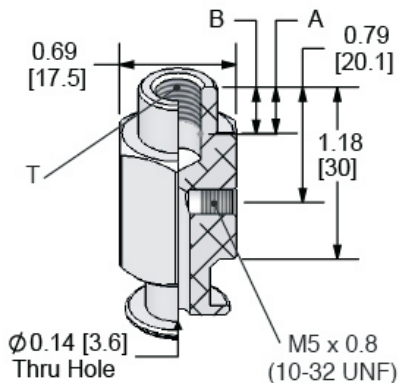

TECHNICAL DATA

FITTING	ASSEMBLY SUFFIX	WEIGHT oz. (g)	FILTER P.E.	SCREEN S.S.
50-S5F-8F	S5F-6F	0.74 (21)	N/A	N/A

DIMENSIONS

FITTING	A STAND OFF in. (mm)	B "T" DEPTH in. (mm)	T THREAD
50-S5F-8F	0.32 (8)	0.32 (8.1)	M8 x 1.25

Robo-Tool, Inc.

PART NUMBER

50-S5F-8F