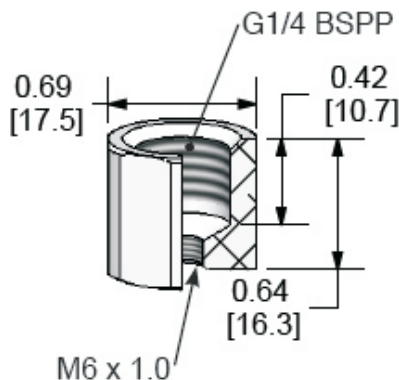

For use with
32-6MS,
40-6MS,
& 50-6MS.

6F-14F

Weight: oz. (g)	0.28 (7.9)
P.E. Filter:	N/A
S.S. Filter:	N/A

PART NUMBER

6F-14F