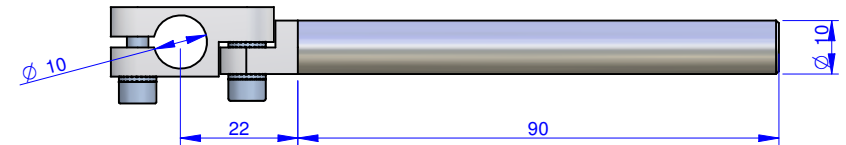

THE PROPERTY OF THIS DRAWING IS ESTABLISHED BY LAW
IT IS FORBIDDEN TO REPRODUCE IT OR SHOW IT TO THIRD PARTY
WITHOUT A WRITTEN AGREEMENT.

MODIFICATIONS:

7	10
8	11
9	12

VARIED DIMENSIONS AS OF DATE:

MODIFICATIONS:

1	4
2	5
3	6

VARIED DIMENSIONS AS OF DATE:

Format **A3**
UNI 936-76

Object Number	Name	QTY
1	GLA.10.1.90	1
2	R.4.SCH	3
3	V.TCE4X12	1
4	GLA.10.2	1
5	V.TCE M4X14	1

FP Services		DESIGNED FROM FPSERVICES	
GENERAL TOLERANCE: UNI - ISO 2768 CLASSE f		DATE 12/2014	WEIGHT 0,028 kg
DESCRIPTION		CODE CA.GLA.1010.90	