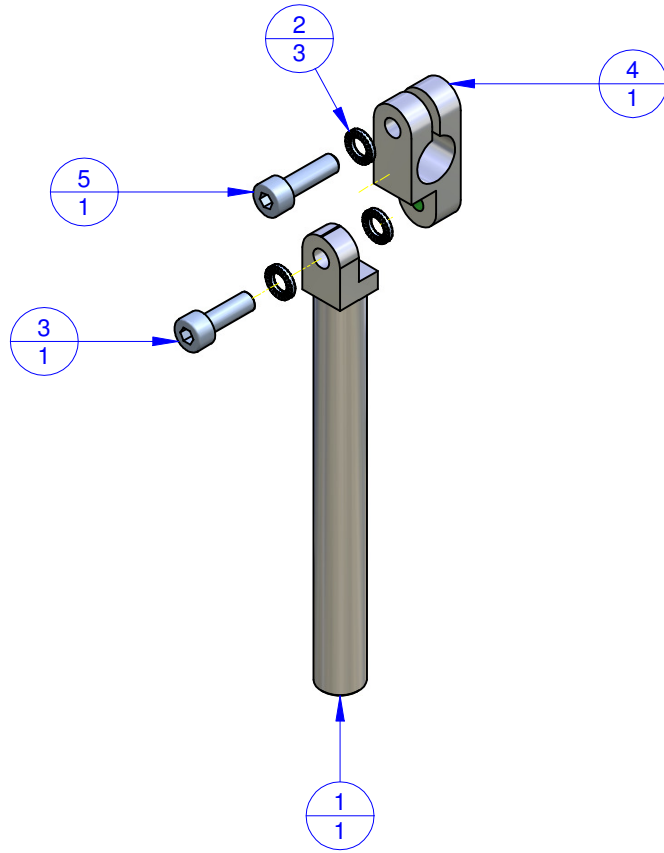

THE PROPERTY OF THIS DRAWING IS ESTABLISHED BY LAW
IT IS FORBIDDEN TO REPRODUCE IT OR SHOW IT TO THIRD PARTY
WITHOUT A WRITTEN AGREEMENT.

MODIFICATIONS:

7	10
8	11
9	12

VARIED DIMENSIONS AS OF DATE:

MODIFICATIONS:

1	4
2	5
3	6

VARIED DIMENSIONS AS OF DATE:

Format **A3**
UNI 936-76

Object Number	Name	QTY
1	GLA.10.1.90	1
2	R.4.SCH	3
3	V.TCE4X12	1
4	GLA.10.2	1
5	V.TCE M4X14	1

FP Services		DESIGNED FROM FPSERVICES	
GENERAL TOLERANCE: UNI - ISO 2768 CLASSE f		DATE 12/2014	WEIGHT 0,028 kg
DESCRIPTION		CODE CA.GLA.1010.90	