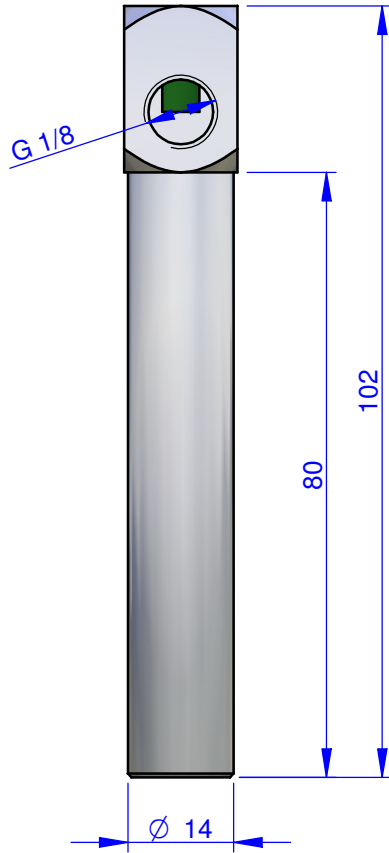

THE PROPERTY OF THIS DRAWING IS ESTABLISHED BY LAW
IT IS FORBIDDEN TO REPRODUCE IT OR SHOW IT TO THIRD PARTY
WITHOUT A WRITTEN AGREEMENT.

MODIFICATIONS: VARIED DIMENSIONS AS OF DATE:

7.	10.
8.	11.
9.	12.

MODIFICATIONS: VARIED DIMENSIONS AS OF DATE:

1.	4.
2.	5.
3.	6.

FP Services

DESIGNED FROM
FPSERVICES

DATE 06/2013 WEIGHT 0,030 kg

CODE **CA.GSE14181880**

Format A4
UNI 936-76

GENERAL TOLERANCE:
UNI - ISO 2768
CLASSE f

DESCRIPTION