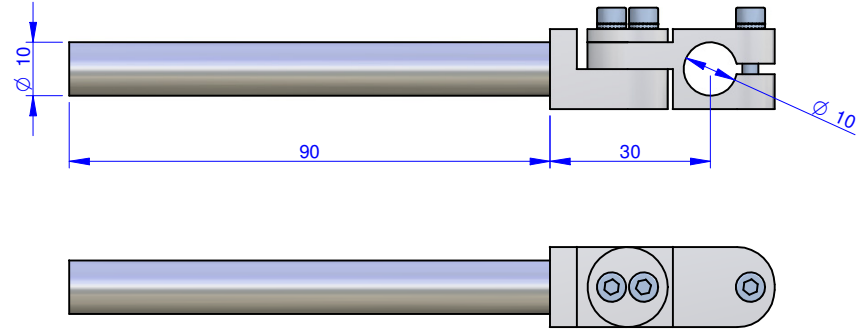

THE PROPERTY OF THIS DRAWING IS ESTABLISHED BY LAW  
IT IS FORBIDDEN TO REPRODUCE IT OR SHOW IT TO THIRD PARTY  
WITHOUT A WRITTEN AGREEMENT.

MODIFICATIONS:

7	10
8	11
9	12

VARIED DIMENSIONS AS OF DATE:

MODIFICATIONS:

1	4
2	5
3	6

VARIED DIMENSIONS AS OF DATE:

Format **A3**  
UNI 936-76

Object Number	Name	QTY
1	GVR.10.190	1
2	GVR.10.2	1
3	GVR.10.3	1
4	R.3.SCH	3
5	V.TCE3X16	3

<b>FP Services</b>		DESIGNED FROM FPSERVICES	
		DATE 03/2013	WEIGHT 0,037 kg
GENERAL TOLERANCE: UNI - ISO 2768 CLASSE f		CODE <b>CA.GVR.1010.90</b>	