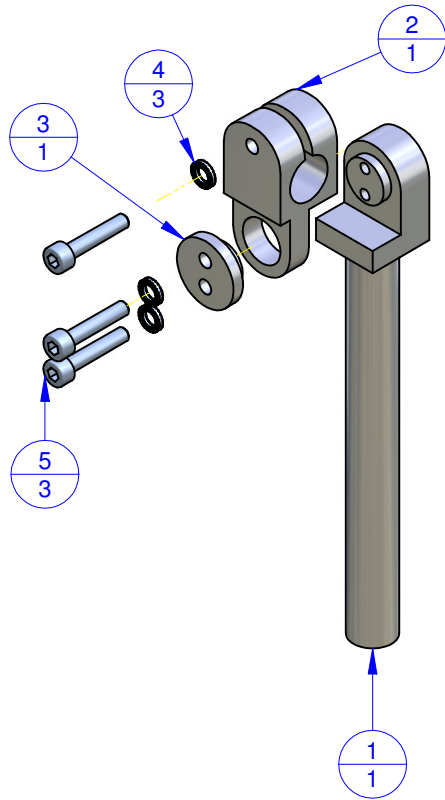

THE PROPERTY OF THIS DRAWING IS ESTABLISHED BY LAW  
IT IS FORBIDDEN TO REPRODUCE IT OR SHOW IT TO THIRD PARTY  
WITHOUT A WRITTEN AGREEMENT.

MODIFICATIONS:

7	10
8	11
9	12

VARIED DIMENSIONS AS OF DATE:

MODIFICATIONS:

1	4
2	5
3	6

VARIED DIMENSIONS AS OF DATE:

Format **A3**  
UNI 936-76

Object Number	Name	QTY
1	GVR.10.190	1
2	GVR.10.2	1
3	GVR.10.3	1
4	R.3.SCH	3
5	V.TCE3X16	3

<b>FP Services</b>		DESIGNED FROM FPSERVICES	
		DATE 03/2013	WEIGHT 0,037 kg
GENERAL TOLERANCE: UNI - ISO 2768 CLASSE f		CODE <b>CA.GVR.1010.90</b>	