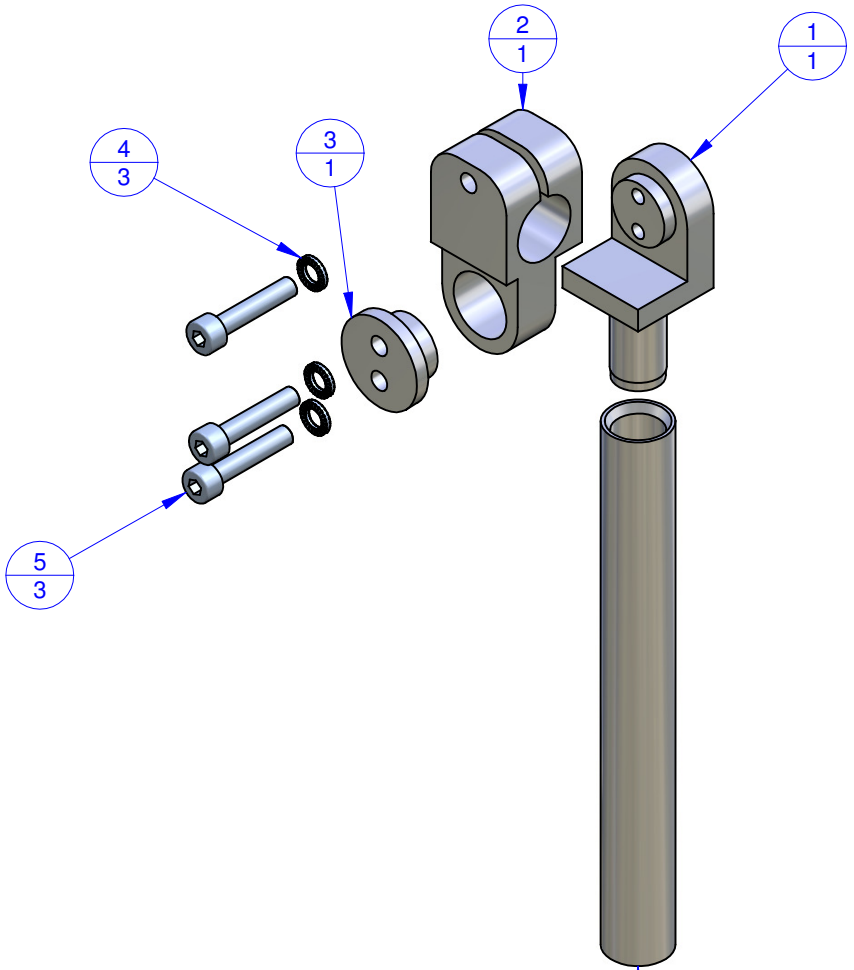

THE PROPERTY OF THIS DRAWING IS ESTABLISHED BY LAW
IT IS FORBIDDEN TO REPRODUCE IT OR SHOW IT TO THIRD PARTY
WITHOUT A WRITTEN AGREEMENT.

MODIFICATIONS: VARIED DIMENSIONS AS OF DATE:

7	10
8	11
9	12

MODIFICATIONS: VARIED DIMENSIONS AS OF DATE:

1	4
2	5
3	6

Format **A3**
UNI 936-76

Object Number	Name	QTY
1	GVR.14.1	1
2	GVR.14.2	1
3	GVR.14.3	1
4	R.4.SCH	3
5	V.TCEI 4X20	3
6	WKA.14.120	1

FP Services		DESIGNED FROM FPSERVICES	
GENERAL TOLERANCE: UNI - ISO 2768 CLASSE f		DATE 08/2015	WEIGHT 0,075 kg
DESCRIPTION		CODE CA.GVR.1414.120	