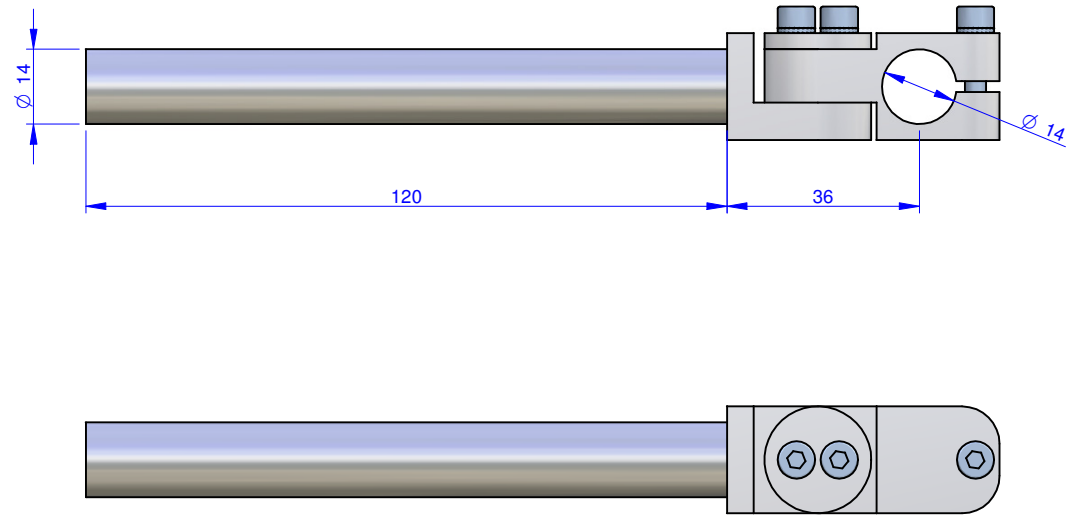

THE PROPERTY OF THIS DRAWING IS ESTABLISHED BY LAW
IT IS FORBIDDEN TO REPRODUCE IT OR SHOW IT TO THIRD PARTY
WITHOUT A WRITTEN AGREEMENT.

MODIFICATIONS: VARIED DIMENSIONS AS OF DATE:

7	10
8	11
9	12

MODIFICATIONS: VARIED DIMENSIONS AS OF DATE:

1	4
2	5
3	6

Format **A3**
UNI 936-76

Object Number	Name	QTY
1	GVR.14.1	1
2	GVR.14.2	1
3	GVR.14.3	1
4	R.4.SCH	3
5	V.TCEI 4X20	3
6	WKA.14.120	1

FP Services		DESIGNED FROM FPSERVICES	
GENERAL TOLERANCE: UNI - ISO 2768 CLASSE f		DATE 08/2015	WEIGHT 0,075 kg
DESCRIPTION		CODE CA.GVR.1414.120	