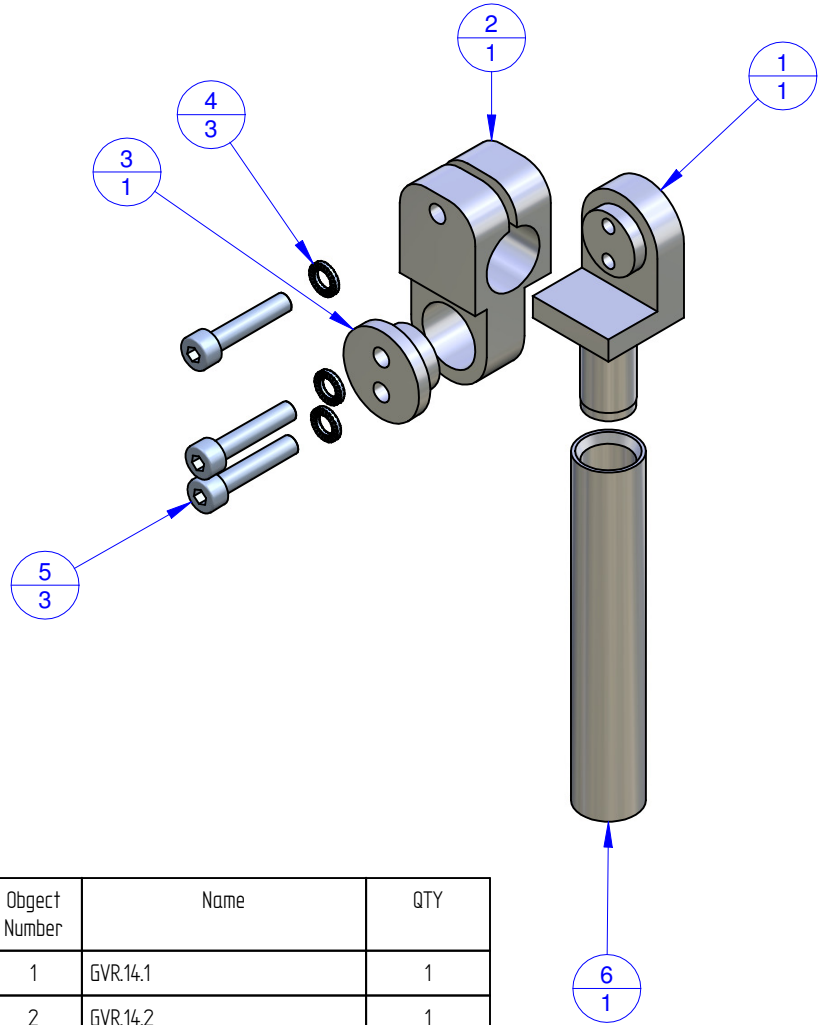

THE PROPERTY OF THIS DRAWING IS ESTABLISHED BY LAW
IT IS FORBIDDEN TO REPRODUCE IT OR SHOW IT TO THIRD PARTY
WITHOUT A WRITTEN AGREEMENT.

Object Number	Name	QTY
1	GVR.14.1	1
2	GVR.14.2	1
3	GVR.14.3	1
4	R.4.SCH	3
5	V.TCEEI 4X20	3
6	WKA.14.80	1

MODIFICATIONS: _____

VARIED DIMENSIONS AS OF DATE: _____

(7) (8) (9) (10) (11) (12)

MODIFICATIONS: _____

VARIED DIMENSIONS AS OF DATE: _____

(1) (2) (3) (4) (5) (6)

Format **A3**
UNI 936-76

FP Services 		DESIGNED FROM FPSERVICES	
		DATE 08/2015	WEIGHT 0,066 kg
GENERAL TOLERANCE: UNI - ISO 2768 CLASSE f		CODE CA.GVR.1414.80	