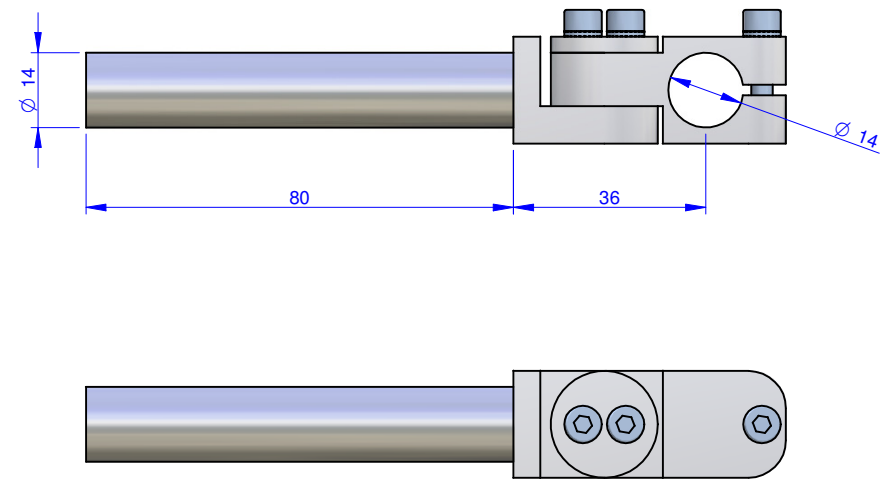

THE PROPERTY OF THIS DRAWING IS ESTABLISHED BY LAW
IT IS FORBIDDEN TO REPRODUCE IT OR SHOW IT TO THIRD PARTY
WITHOUT A WRITTEN AGREEMENT.

Object Number	Name	QTY
1	GVR.14.1	1
2	GVR.14.2	1
3	GVR.14.3	1
4	R.4.SCH	3
5	V.TCEEI 4X20	3
6	WKA.14.80	1

MODIFICATIONS: _____

VARIED DIMENSIONS AS OF DATE: _____

(7) (8) (9) (10) (11) (12)

MODIFICATIONS: _____

VARIED DIMENSIONS AS OF DATE: _____

(1) (2) (3) (4) (5) (6)

Format **A3**
UNI 936-76

FP Services 		DESIGNED FROM FPSERVICES	
		DATE 08/2015	WEIGHT 0,066 kg
GENERAL TOLERANCE: UNI - ISO 2768 CLASSE f		CODE CA.GVR.1414.80	