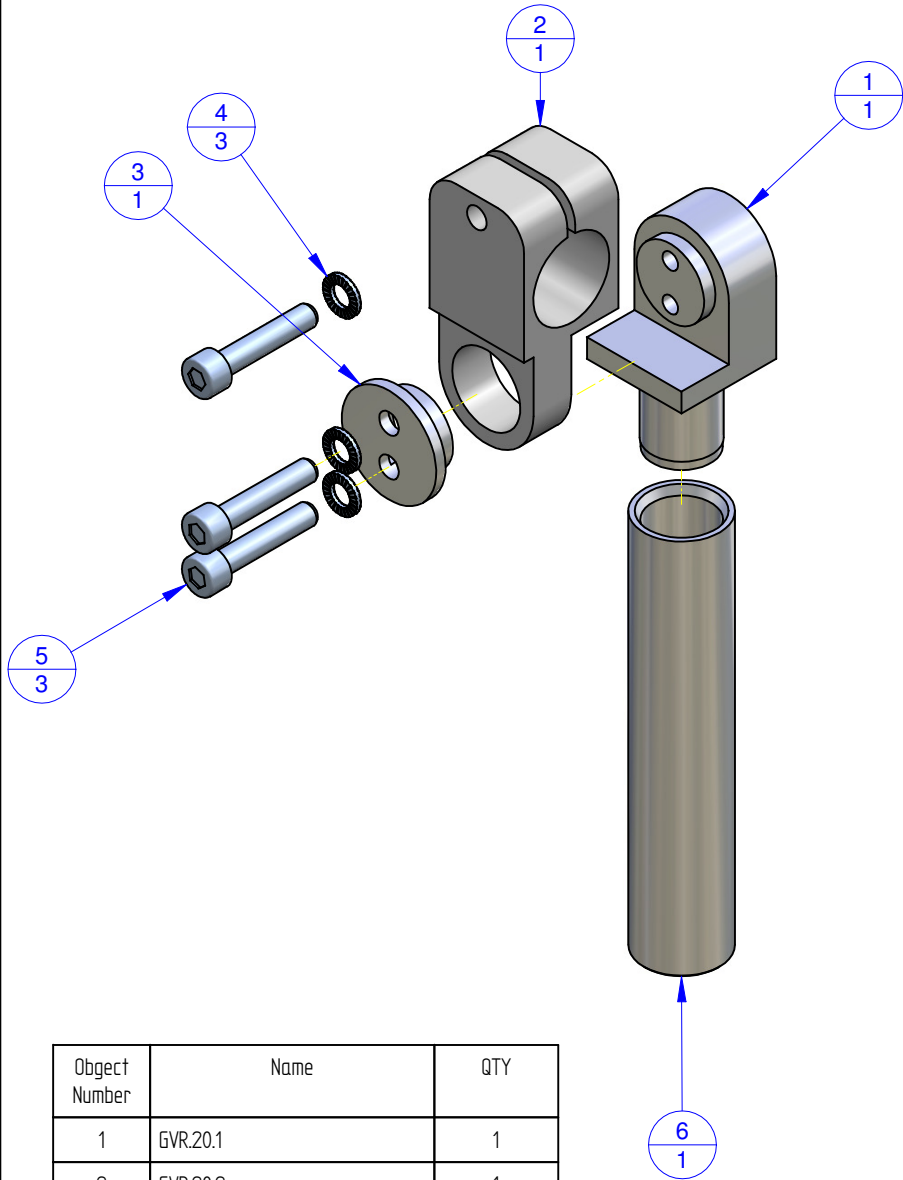

THE PROPERTY OF THIS DRAWING IS ESTABLISHED BY LAW
IT IS FORBIDDEN TO REPRODUCE IT OR SHOW IT TO THIRD PARTY
WITHOUT A WRITTEN AGREEMENT.

MODIFICATIONS:

7	10
8	11
9	12

VARIED DIMENSIONS AS OF DATE:

MODIFICATIONS:

1	4
2	5
3	6

VARIED DIMENSIONS AS OF DATE:

Format **A3**
UNI 936-76

Object Number	Name	QTY
1	GVR.20.1	1
2	GVR.20.2	1
3	GVR.20.3	1
4	R.5.SCH	3
5	VTCE5X25	3
6	WKA.20.100	1

FP Services		DESIGNED FROM FPSERVICES	
GENERAL TOLERANCE: UNI - ISO 2768 CLASSE f		DATE 08/2015	WEIGHT 0,134 kg
DESCRIPTION		CODE CA.GVR.2020.100	