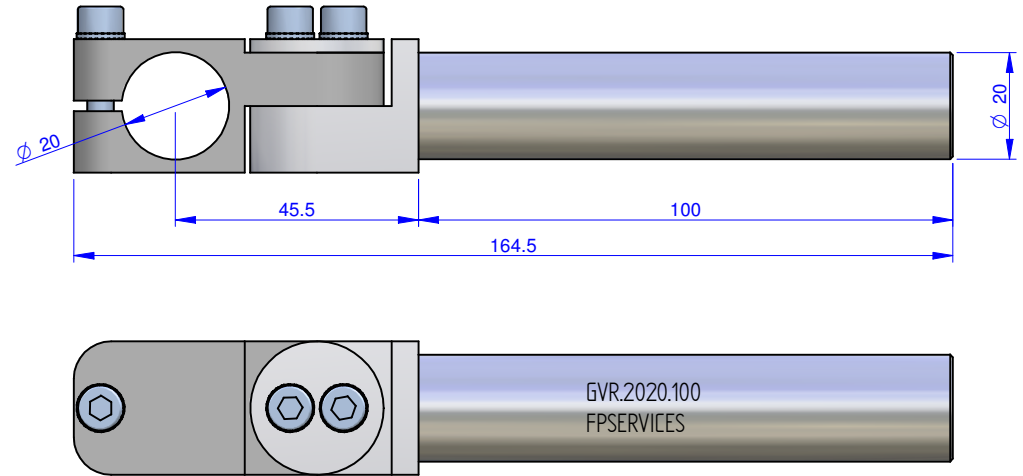

THE PROPERTY OF THIS DRAWING IS ESTABLISHED BY LAW
IT IS FORBIDDEN TO REPRODUCE IT OR SHOW IT TO THIRD PARTY
WITHOUT A WRITTEN AGREEMENT.

MODIFICATIONS:

7	10
8	11
9	12

VARIED DIMENSIONS AS OF DATE:

MODIFICATIONS:

1	4
2	5
3	6

VARIED DIMENSIONS AS OF DATE:

Format **A3**
UNI 936-76

Object Number	Name	QTY
1	GVR.20.1	1
2	GVR.20.2	1
3	GVR.20.3	1
4	R.5.SCH	3
5	VTCE5X25	3
6	WKA.20.100	1

FP Services		DESIGNED FROM FPSERVICES	
GENERAL TOLERANCE: UNI - ISO 2768 CLASSE f		DATE 08/2015	WEIGHT 0,134 kg
DESCRIPTION		CODE CA.GVR.2020.100	