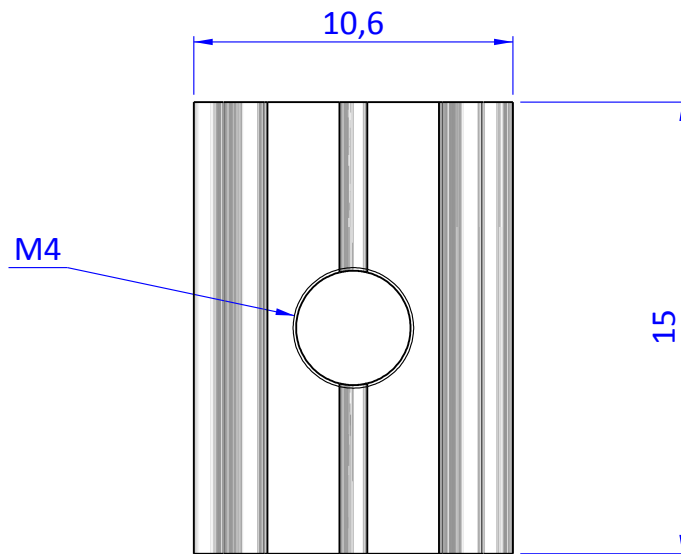

Item	Name	Qty.
1	GWP.4U	1

THE PROPERTY OF THE DRAWING IS ESTABLISHED BY LAW
IT IS FORBIDDEN TO PRODUCE OR SHOW IT TO THIRD PARTY
WITHOUT A WRITTEN AGREEMENT.

MODIFICATIONS

7	10
8	11
9	12

VARIED DIMENSIONS AS OF DATE:

MODIFICATIONS

1	4
2	5
3	6

VARIED DIMENSIONS AS OF DATE:

DESIGNED FROM	
FPSERVICES	
DATE	WEIGHT
27/07/2017	0,005kg
CODE	
CA.GWP.4U	

Format A4

UNI 936-76

GENERAL TOLERANCE	DESCRIPTION
UNI - ISO 2768	
CLASSE f	