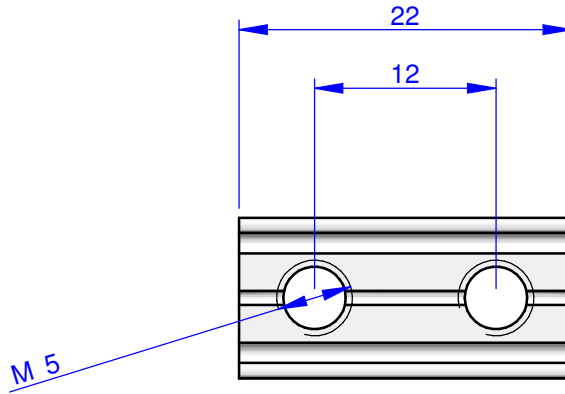

THE PROPERTY OF THIS DRAWING IS ESTABLISHED BY LAW
IT IS FORBIDDEN TO REPRODUCE IT OR SHOW IT TO THIRD PARTY
WITHOUT A WRITTEN AGREEMENT.

MODIFICATIONS: VARIED DIMENSIONS AS OF DATE:

7. 10.
8. 11.
9. 12.

MODIFICATIONS: VARIED DIMENSIONS AS OF DATE:

1. 4.
2. 5.
3. 6.

FP Services

DESIGNED FROM
FPSERVICES

DATE 04/2008 WEIGHT 0,008 kg

CODE **CA.GWP.5.12**

Format A4
UNI 936-76

GENERAL TOLERANCE:
UNI - ISO 2768
CLASSE f

DESCRIPTION