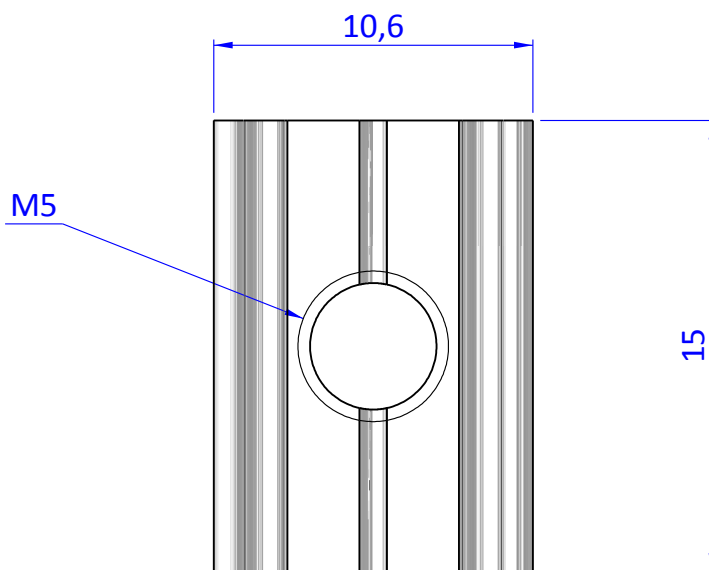

Item	Name	Qty.
1	GWP.5U	1

THE PROPERTY OF THE DRAWING IS ESTABLISHED BY LAW  
IT IS FORBIDDEN TO PRODUCE OR SHOW IT TO THIRD PART  
WITHOUT A WRITTEN AGREEMENT.

MODIFICATIONS	VARIED DIMENSIONS AS OF DATE:
7	10
8	11
9	12

MODIFICATIONS	VARIED DIMENSIONS AS OF DATE:
1	4
2	5
3	6

DESIGNED FROM	
FPSERVICES	
DATE	WEIGHT
27/07/2017	0,005kg
CODE	
CA.GWP.5U	

Format A4  
UNI 936-76

GENERAL TOLERANCE  
UNI - ISO 2768  
CLASSE f

DESCRIPTION