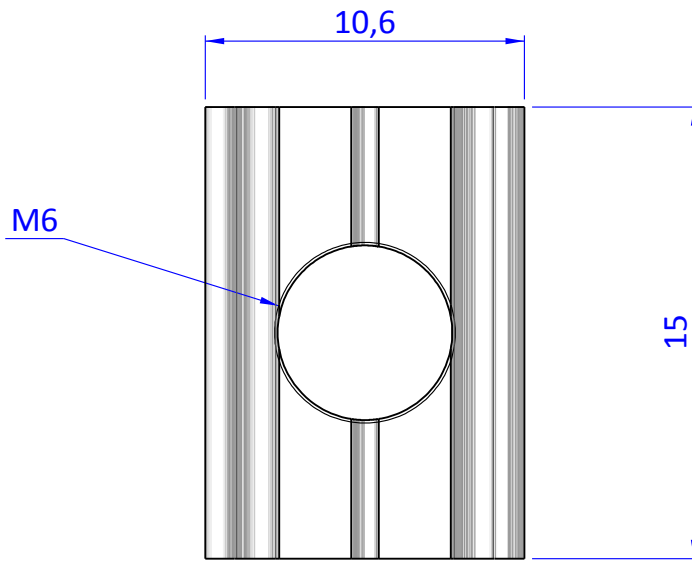

Item	Name	Qty.
1	GWP.6U	1

THE PROPERTY OF THE DRAWING IS ESTABLISHED BY LAW
IT IS FORBIDDEN TO PRODUCE OR SHOW IT TO THIRD PART
WITHOUT A WRITTEN AGREEMENT.

MODIFICATIONS	VARIED DIMENSIONS AS OF DATE:
7	10
8	11
9	12

MODIFICATIONS	VARIED DIMENSIONS AS OF DATE:
1	4
2	5
3	6

DESIGNED FROM	
FPSERVICES	
DATE	WEIGHT
27/07/2017	0,000kg
CODE	
CA.GWP.6U	

Format	A4
UNI	936-76

GENERAL TOLERANCE	DESCRIPTION
UNI - ISO 2768	
CLASSE f	