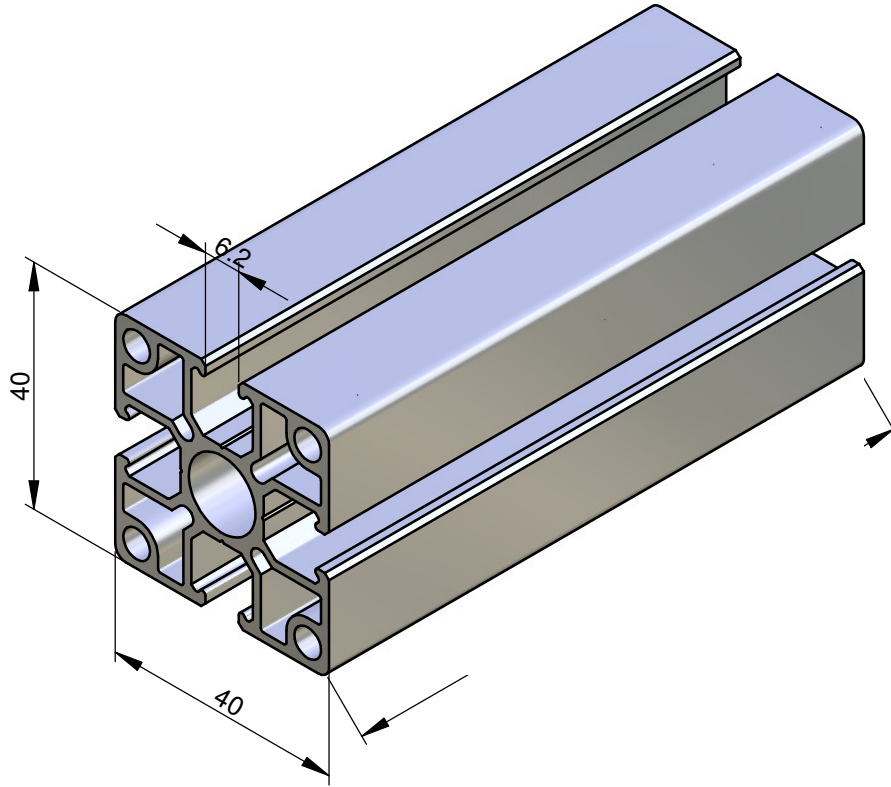

THE PROPERTY OF THIS DRAWING IS ESTABLISHED BY LAW
IT IS FORBIDDEN TO REPRODUCE IT OR SHOW IT TO THIRD PARTY
WITHOUT A WRITTEN AGREEMENT.

MODIFICATIONS: VARIED DIMENSIONS AS OF DATE:

7. _____ 10. _____
8. _____ 11. _____
9. _____ 12. _____

MODIFICATIONS: VARIED DIMENSIONS AS OF DATE:

1. _____ 4. _____
2. _____ 5. _____
3. _____ 6. _____

FP Services

DESIGNED FROM
FPSERVICES

DATE 07/2014 WEIGHT 2,800 kg

CODE **CA.JU.4040.2000**

Format A4
UNI 936-76

GENERAL TOLERANCE:
UNI - ISO 2768
CLASSE f

DESCRIPTION