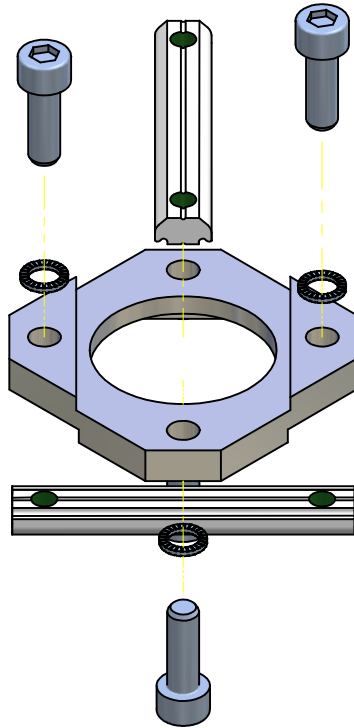

THE PROPERTY OF THIS DRAWING IS ESTABLISHED BY LAW
IT IS FORBIDDEN TO REPRODUCE IT OR SHOW IT TO THIRD PARTY
WITHOUT A WRITTEN AGREEMENT.

MODIFICATIONS: VARIED DIMENSIONS AS OF DATE:

7	10
8	11
9	12

MODIFICATIONS: VARIED DIMENSIONS AS OF DATE:

1	4
2	5
3	6

Format **A3**
UNI 936-76

Object Number	Name	QTY
1*	KPLJU.4040	1
3*	V.TCEI M6X18	4
4*	CAGWP.6.52	2
5*	R.6.SCH	4

FP Services		DESIGNED FROM FPSERVICES	
		DATE 26/02/13	WEIGHT 0,111 kg
GENERAL TOLERANCE: UNI - ISO 2768 CLASSE f	DESCRIPTION Connessione a croce prof.40x40	CODE CA.KPLJU.4040	