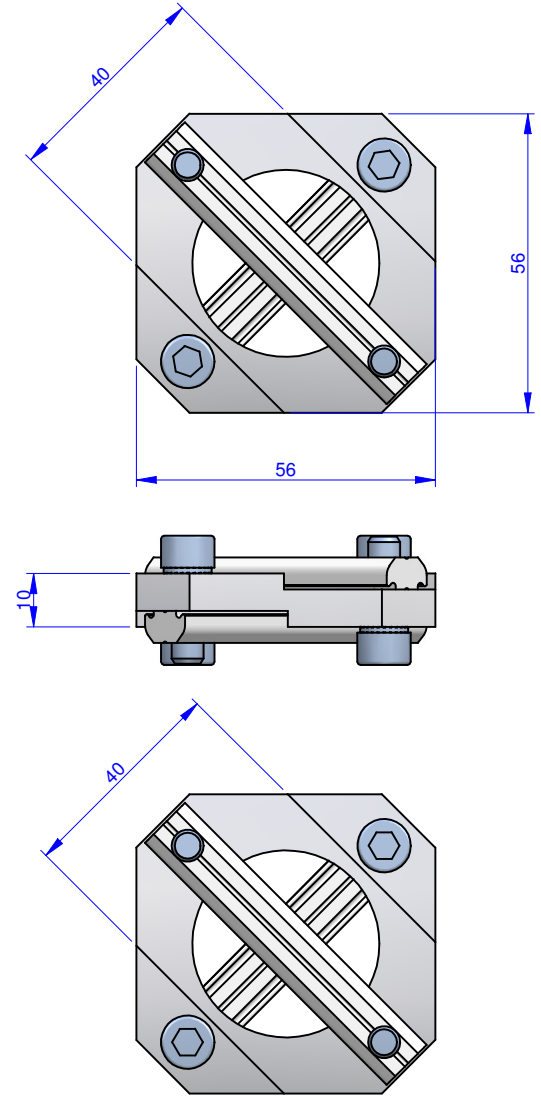

THE PROPERTY OF THIS DRAWING IS ESTABLISHED BY LAW
IT IS FORBIDDEN TO REPRODUCE IT OR SHOW IT TO THIRD PARTY
WITHOUT A WRITTEN AGREEMENT.

MODIFICATIONS: VARIED DIMENSIONS AS OF DATE:

7	10
8	11
9	12

MODIFICATIONS: VARIED DIMENSIONS AS OF DATE:

1	4
2	5
3	6

Format **A3**
UNI 936-76

Object Number	Name	QTY
1*	KPLJU.4040	1
3*	V.TCEI M6X18	4
4*	CAGWP.6.52	2
5*	R.6.SCH	4

FP Services		DESIGNED FROM FPSERVICES	
		DATE 26/02/13	WEIGHT 0,111 kg
GENERAL TOLERANCE: UNI - ISO 2768 CLASSE f	DESCRIPTION Connessione a croce prof.40x40	CODE CA.KPLJU.4040	