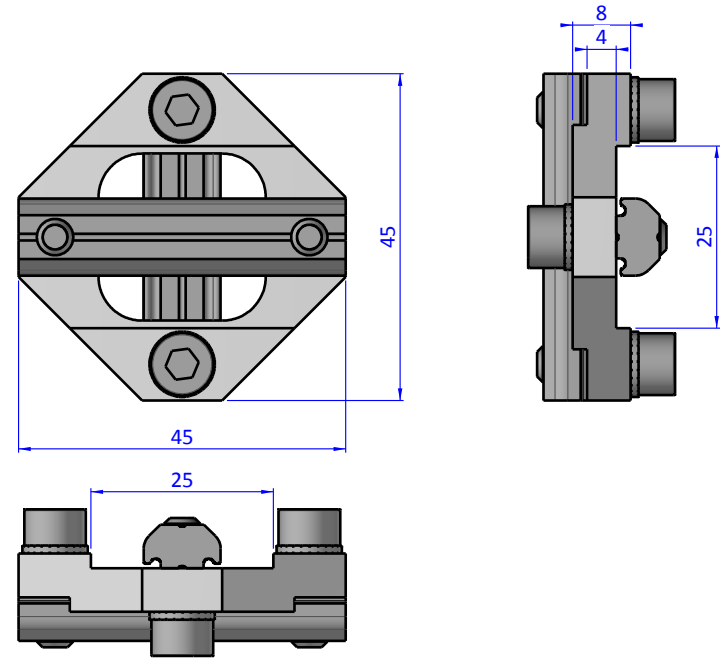

Format A3
UNI 936-76

Object Number	Name	QTY
1	CA.GWP.5.35	2
2	KPLX.2525	1
3	R.5.SCH	4
4	V-teci M 5 x 14	4

		DESIGNED FROM	
		FPSERVICES	
GENERAL TOLERANCE		DATE	WEIGHT
UNI - ISO 2768		03/02/2017	0,052kg
CLASSE f		CODE	
CA.KPLX.2525		CA.KPLX.2525	