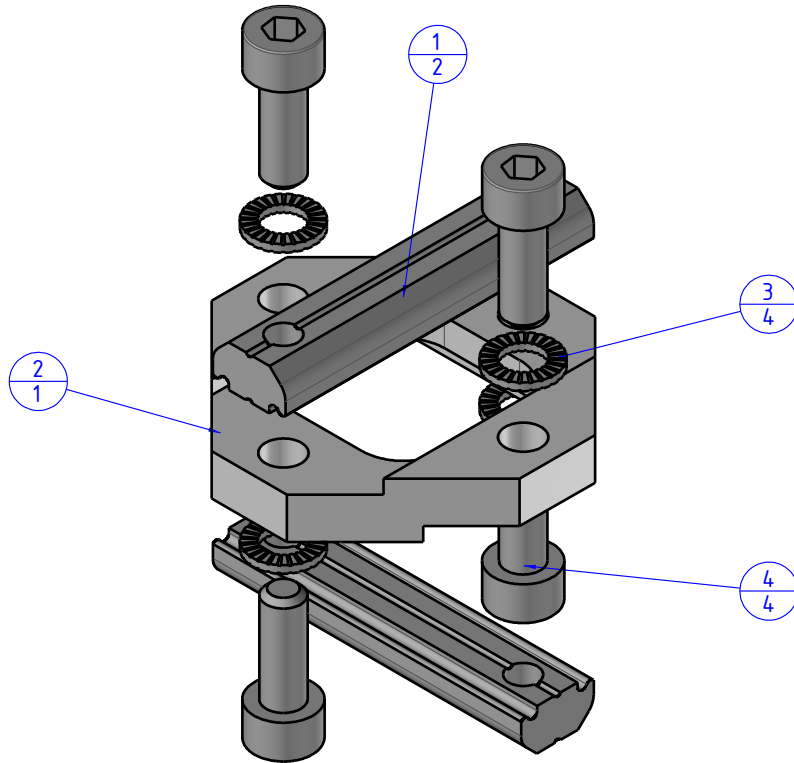

Format A3
UNI 936-76

Object Number	Name	QTY
1	CA.GWP.5.35	2
2	KPLX.2525	1
3	R.5.SCH	4
4	V-teci M 5 x 14	4

		DESIGNED FROM	
		FPSERVICES	
GENERAL TOLERANCE		DATE	WEIGHT
UNI - ISO 2768		03/02/2017	0,052kg
CLASSE f		CODE	
CA.KPLX.2525		CA.KPLX.2525	