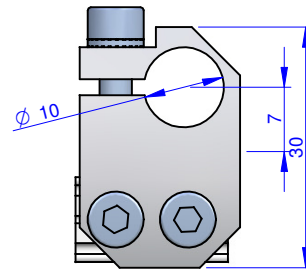

THE PROPERTY OF THIS DRAWING IS ESTABLISHED BY LAW
IT IS FORBIDDEN TO REPRODUCE IT OR SHOW IT TO THIRD PARTY
WITHOUT A WRITTEN AGREEMENT.

Object Number	Name	QTY
1	KSW.10.L	1
2	R.4.SCH	4
3	V.TCE4X12	4
4	CA.GWP.4.9	1

MODIFICATIONS:

7	10
8	11
9	12

VARIED DIMENSIONS AS OF DATE:

MODIFICATIONS:

1	4
2	5
3	6

VARIED DIMENSIONS AS OF DATE:

Format **A3**
UNI 936-76

FP Services		DESIGNED FROM FPSERVICES	
		DATE 07/2014	WEIGHT 0,027 kg
GENERAL TOLERANCE: UNI - ISO 2768 CLASSE f	DESCRIPTION	CODE CA.KSW.10.L	