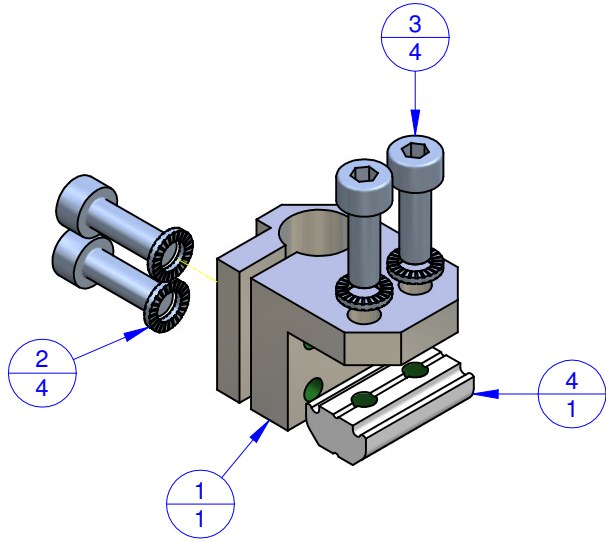

THE PROPERTY OF THIS DRAWING IS ESTABLISHED BY LAW
IT IS FORBIDDEN TO REPRODUCE IT OR SHOW IT TO THIRD PARTY
WITHOUT A WRITTEN AGREEMENT.

Object Number	Name	QTY
1	KSW.10.L	1
2	R.4.SCH	4
3	V.TCE4X12	4
4	CA.GWP.4.9	1

MODIFICATIONS:

7	10
8	11
9	12

VARIED DIMENSIONS AS OF DATE:

MODIFICATIONS:

1	4
2	5
3	6

VARIED DIMENSIONS AS OF DATE:

Format **A3**
UNI 936-76

FP Services		DESIGNED FROM FPSERVICES	
		DATE 07/2014	WEIGHT 0,027 kg
GENERAL TOLERANCE: UNI - ISO 2768 CLASSE f	DESCRIPTION	CODE CA.KSW.10.L	