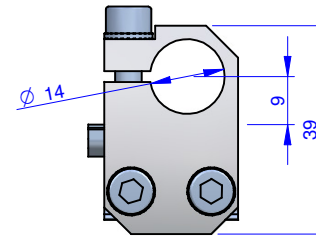

THE PROPERTY OF THIS DRAWING IS ESTABLISHED BY LAW
IT IS FORBIDDEN TO REPRODUCE IT OR SHOW IT TO THIRD PARTY
WITHOUT A WRITTEN AGREEMENT.

MODIFICATIONS:

7	10
8	11
9	12

VARIED DIMENSIONS AS OF DATE:

MODIFICATIONS:

1	4
2	5
3	6

VARIED DIMENSIONS AS OF DATE:

Object Number	Name	QTY
1	KSW.14.X	1
2	R.5.SCH	4
3	V.TCE5X16	3
4	VTCE5X25	1
6	CA.GWP.5U	1
7	CA.GWP.5.15	1

Format **A3**
UNI 936-76

FP Services <small>GENERAL TOLERANCE: UNI - ISO 2768 CLASSE f</small>	<small>DESCRIPTION</small>	<small>DESIGNED FROM</small> FPSERVICES
		<small>DATE</small> 05/2013
<small>WEIGHT</small> 0,060 kg		<small>CODE</small> CA.KSW.14.X