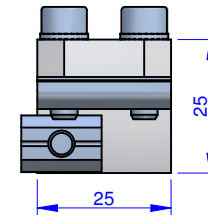

THE PROPERTY OF THIS DRAWING IS ESTABLISHED BY LAW
IT IS FORBIDDEN TO REPRODUCE IT OR SHOW IT TO THIRD PARTY
WITHOUT A WRITTEN AGREEMENT.

MODIFICATIONS:

7	10
8	11
9	12

VARIED DIMENSIONS AS OF DATE:

MODIFICATIONS:

1	4
2	5
3	6

VARIED DIMENSIONS AS OF DATE:

Object Number	Name	QTY
1	KSW.14.X	1
2	R.5.SCH	4
3	V.TCE5X16	3
4	VTCE5X25	1
6	CA.GWP.5U	1
7	CA.GWP.5.15	1

Format **A3**
UNI 936-76

FP Services <small>GENERAL TOLERANCE: UNI - ISO 2768 CLASSE f</small>	<small>DESCRIPTION</small>	<small>DESIGNED FROM</small> FPSERVICES
		<small>DATE</small> 05/2013
<small>WEIGHT</small> 0,060 kg		<small>CODE</small> CA.KSW.14.X