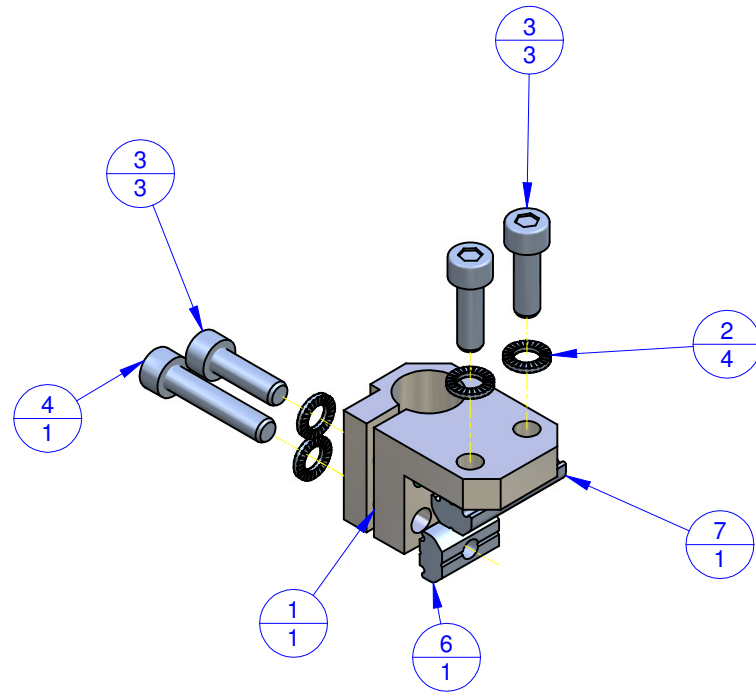

THE PROPERTY OF THIS DRAWING IS ESTABLISHED BY LAW
IT IS FORBIDDEN TO REPRODUCE IT OR SHOW IT TO THIRD PARTY
WITHOUT A WRITTEN AGREEMENT.

MODIFICATIONS:

7	10
8	11
9	12

VARIED DIMENSIONS AS OF DATE:

MODIFICATIONS:

1	4
2	5
3	6

VARIED DIMENSIONS AS OF DATE:

Object Number	Name	QTY
1	KSW.14.X	1
2	R.5.SCH	4
3	V.TCE5X16	3
4	VTCE5X25	1
6	CA.GWP.5U	1
7	CA.GWP.5.15	1

Format **A3**
UNI 936-76

FP Services <small>GENERAL TOLERANCE: UNI - ISO 2768 CLASSE f</small>	<small>DESCRIPTION</small>	<small>DESIGNED FROM</small> FPSERVICES
		<small>DATE</small> 05/2013
<small>WEIGHT</small> 0,060 kg		<small>CODE</small> CA.KSW.14.X