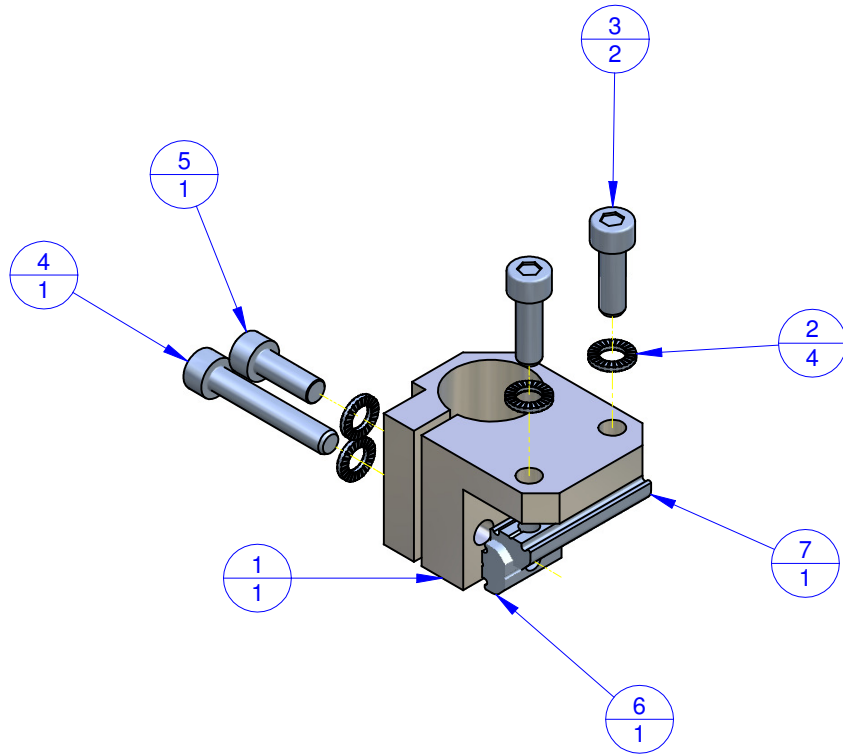

THE PROPERTY OF THIS DRAWING IS ESTABLISHED BY LAW
IT IS FORBIDDEN TO REPRODUCE IT OR SHOW IT TO THIRD PARTY
WITHOUT A WRITTEN AGREEMENT.

Object Number	Name	QTY
1	KSw.20.X	1
2	R.5.SCH	4
3	V.TCEE5X16	2
4	V.TCE M5x30	1
5	V.TCEI M5X14	1
6	CA.GWP.SU	1
7	CA.GWP.5.22	1

MODIFICATIONS:

7		10
8		11
9		12

VARIED DIMENSIONS AS OF DATE:

MODIFICATIONS:

1		4
2		5
3		6

VARIED DIMENSIONS AS OF DATE:

Format **A3**
UNI 936-76

FP Services <small>GENERAL TOLERANCE: UNI - ISO 2768 CLASSE f</small>		DESIGNED FROM FPSERVICES	
		DATE 05/2014	WEIGHT 0,080 kg
		CODE CA.KSW.20.X	