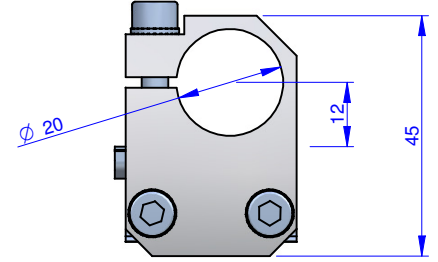

THE PROPERTY OF THIS DRAWING IS ESTABLISHED BY LAW
IT IS FORBIDDEN TO REPRODUCE IT OR SHOW IT TO THIRD PARTY
WITHOUT A WRITTEN AGREEMENT.

Object Number	Name	QTY
1	KSw.20.X	1
2	R.5.SCH	4
3	V.TCEE5X16	2
4	V.TCE M5x30	1
5	V.TCEI M5X14	1
6	CA.GWP.SU	1
7	CA.GWP.5.22	1

MODIFICATIONS:

7		10
8		11
9		12

VARIED DIMENSIONS AS OF DATE:

MODIFICATIONS:

1		4
2		5
3		6

VARIED DIMENSIONS AS OF DATE:

Format **A3**
UNI 936-76

FP Services <small>GENERAL TOLERANCE: UNI - ISO 2768 CLASSE f</small>		DESIGNED FROM FPSERVICES	
		DATE 05/2014	WEIGHT 0,080 kg
		CODE CA.KSW.20.X	