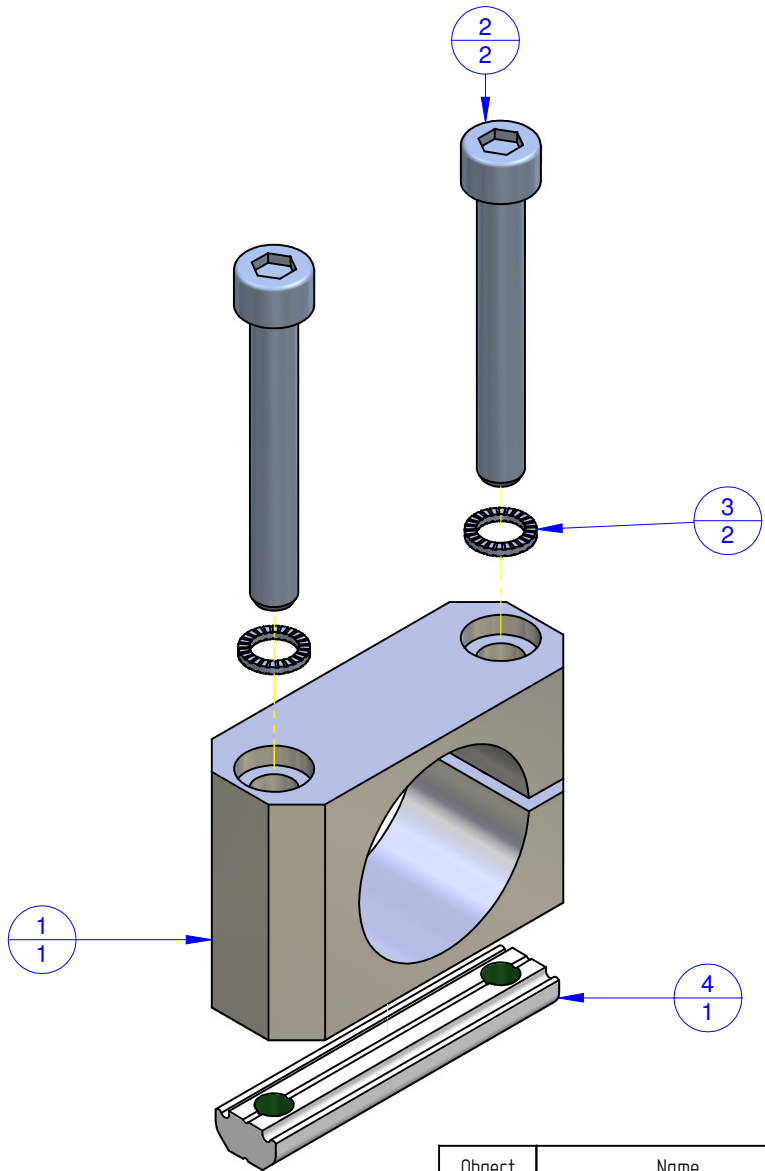

THE PROPERTY OF THIS DRAWING IS ESTABLISHED BY LAW
IT IS FORBIDDEN TO REPRODUCE IT OR SHOW IT TO THIRD PARTY
WITHOUT A WRITTEN AGREEMENT.

MODIFICATIONS: VARIED DIMENSIONS AS OF DATE:

7	10
8	11
9	12

MODIFICATIONS: VARIED DIMENSIONS AS OF DATE:

1	4
2	5
3	6

Format **A3**
UNI 936-76

Object Number	Name	QTY
1	KVB_JU30	1
2	V.TCE6X45	2
3	R.6.SCH	2
4	CA.GWP.6.40	1

FP Services			DESIGNED FROM	
			FPSERVICES	
GENERAL TOLERANCE: UNI - ISO 2768 CLASSE f		DATE		WEIGHT
		02/2014		0,097 kg
DESCRIPTION		CODE		
		CA.KVB.JU30		