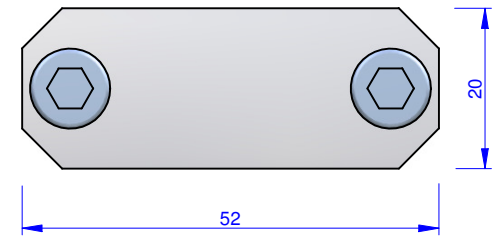

THE PROPERTY OF THIS DRAWING IS ESTABLISHED BY LAW
IT IS FORBIDDEN TO REPRODUCE IT OR SHOW IT TO THIRD PARTY
WITHOUT A WRITTEN AGREEMENT.

MODIFICATIONS: VARIED DIMENSIONS AS OF DATE:

7	10
8	11
9	12

MODIFICATIONS: VARIED DIMENSIONS AS OF DATE:

1	4
2	5
3	6

Format **A3**
UNI 936-76

Object Number	Name	QTY
1	KVB_JU30	1
2	V.TCE6X45	2
3	R.6.SCH	2
4	CA.GWP.6.40	1

FP Services			DESIGNED FROM	
			FPSERVICES	
GENERAL TOLERANCE: UNI - ISO 2768 CLASSE f		DATE		WEIGHT
		02/2014		0,097 kg
DESCRIPTION		CODE		
		CA.KVB.JU30		