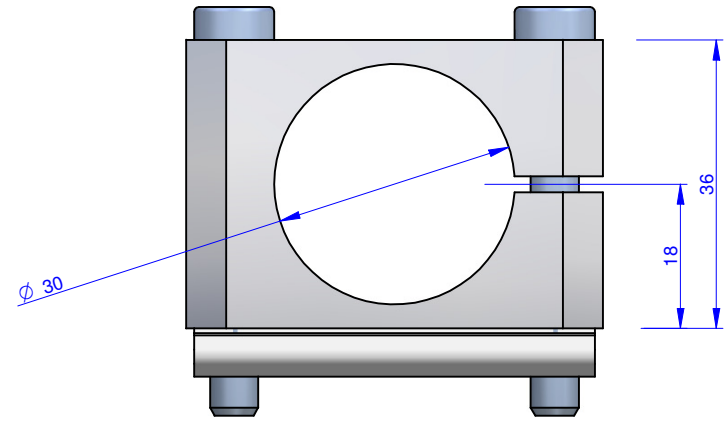

THE PROPERTY OF THIS DRAWING IS ESTABLISHED BY LAW
IT IS FORBIDDEN TO REPRODUCE IT OR SHOW IT TO THIRD PARTY
WITHOUT A WRITTEN AGREEMENT.

MODIFICATIONS: VARIED DIMENSIONS AS OF DATE:

7	10
8	11
9	12

MODIFICATIONS: VARIED DIMENSIONS AS OF DATE:

1	4
2	5
3	6

Format **A3**
UNI 936-76

Object Number	Name	QTY
1	KVB_JU30	1
2	V.TCE6X45	2
3	R.6.SCH	2
4	CA.GWP.6.40	1

FP Services			DESIGNED FROM	
			FPSERVICES	
GENERAL TOLERANCE: UNI - ISO 2768 CLASSE f		DATE		WEIGHT
		02/2014		0,097 kg
DESCRIPTION		CODE		
		CA.KVB.JU30		