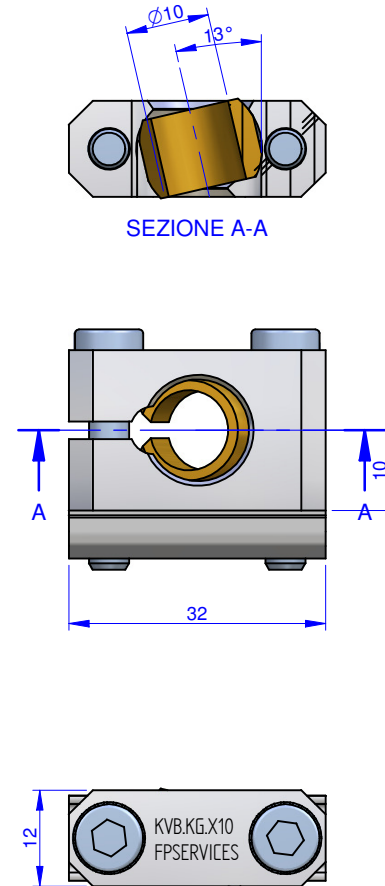

THE PROPERTY OF THIS DRAWING IS ESTABLISHED BY LAW  
IT IS FORBIDDEN TO REPRODUCE IT OR SHOW IT TO THIRD PARTY  
WITHOUT A WRITTEN AGREEMENT.

MODIFICATIONS:

7	10
8	11
9	12

VARIED DIMENSIONS AS OF DATE:

MODIFICATIONS:

1	4
2	5
3	6

VARIED DIMENSIONS AS OF DATE:

Format **A3**  
UNI 936-76

Object Number	Name	QTY
1	KVB.KG.X10	1
2	C.A.GWP.5.22	1
3	R.5.SCH	2
4	VTCE5X25	2
5	WSL.KG.X.10.3	1

<b>FP Services</b> GENERAL TOLERANCE: UNI - ISO 2768 CLASSE f	DESCRIPTION	DESIGNED FROM FPSERVICES	
		DATE 03/2015	WEIGHT 0,042 kg
		CODE <b>CA.KVB.KG.X10</b>	