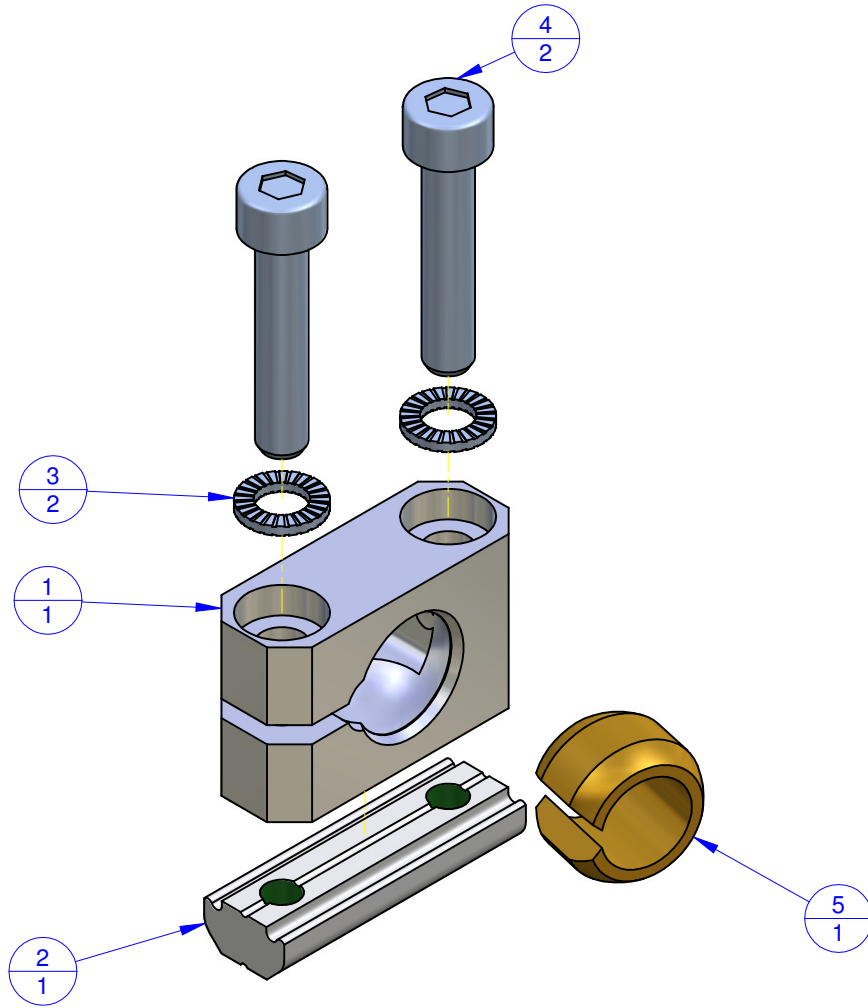

THE PROPERTY OF THIS DRAWING IS ESTABLISHED BY LAW  
IT IS FORBIDDEN TO REPRODUCE IT OR SHOW IT TO THIRD PARTY  
WITHOUT A WRITTEN AGREEMENT.

MODIFICATIONS:

7	10
8	11
9	12

VARIED DIMENSIONS AS OF DATE:

MODIFICATIONS:

1	4
2	5
3	6

VARIED DIMENSIONS AS OF DATE:

Format **A3**  
UNI 936-76

Object Number	Name	QTY
1	KVB.KG.X10	1
2	C.A.GWP.5.22	1
3	R.5.SCH	2
4	VTCE5X25	2
5	WSL.KG.X.10.3	1

<b>FP Services</b> GENERAL TOLERANCE: UNI - ISO 2768 CLASSE f	DESCRIPTION	DESIGNED FROM FPSERVICES	
		DATE 03/2015	WEIGHT 0,042 kg
		CODE <b>CA.KVB.KG.X10</b>	