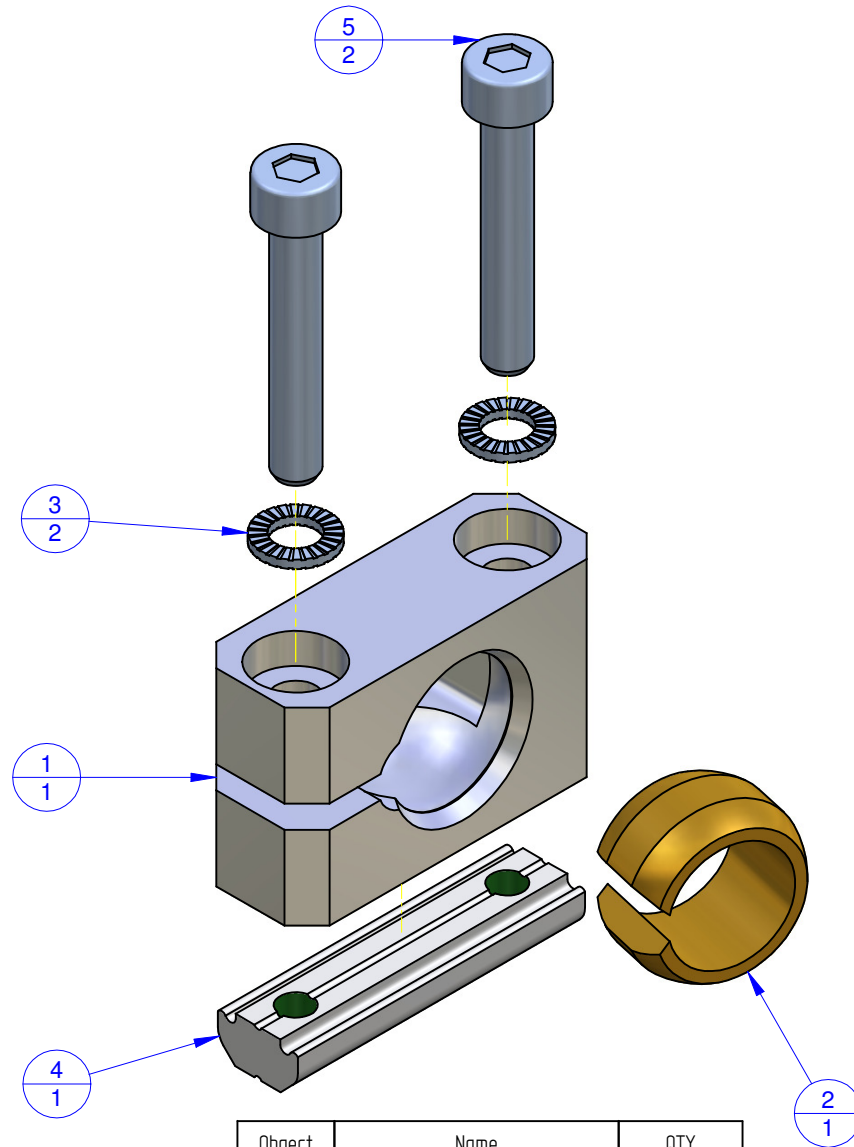

THE PROPERTY OF THIS DRAWING IS ESTABLISHED BY LAW
IT IS FORBIDDEN TO REPRODUCE IT OR SHOW IT TO THIRD PARTY
WITHOUT A WRITTEN AGREEMENT.

MODIFICATIONS:

7	10
8	11
9	12

VARIED DIMENSIONS AS OF DATE:

MODIFICATIONS:

1	4
2	5
3	6

VARIED DIMENSIONS AS OF DATE:

Format **A3**
UNI 936-76

Object Number	Name	QTY
1	KVB.KG.X14	1
2	WSL.KG.X.14.3	1
3	R.5.SCH	2
4	CAGWP.5.28	1
5	V.TCE M5x30	2

SEZIONE A-A

<p>FP Services</p> <p>GENERAL TOLERANCE: UNI - ISO 2768 CLASSE f</p>			DESIGNED FROM	
			FPSERVICES	
<p>DESCRIPTION</p>		DATE	WEIGHT	
		03/2015	0,062 kg	
<p>CODE</p> <p>CA.KVB.KG.X14</p>				