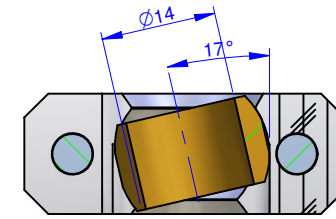

THE PROPERTY OF THIS DRAWING IS ESTABLISHED BY LAW
IT IS FORBIDDEN TO REPRODUCE IT OR SHOW IT TO THIRD PARTY
WITHOUT A WRITTEN AGREEMENT.

MODIFICATIONS:

7	10
8	11
9	12

VARIED DIMENSIONS AS OF DATE:

MODIFICATIONS:

1	4
2	5
3	6

VARIED DIMENSIONS AS OF DATE:

Format **A3**
UNI 936-76

Object Number	Name	QTY
1	KVB.KG.X14	1
2	WSL.KG.X.14.3	1
3	R.5.SCH	2
4	CAGWP.5.28	1
5	V.TCE M5x30	2

SEZIONE A-A

<p>FP Services</p> <p>GENERAL TOLERANCE: UNI - ISO 2768 CLASSE f</p>			DESIGNED FROM	
			FPSERVICES	
<p>DESCRIPTION</p>		DATE	WEIGHT	
		03/2015	0,062 kg	
<p>CODE</p> <p>CA.KVB.KG.X14</p>				