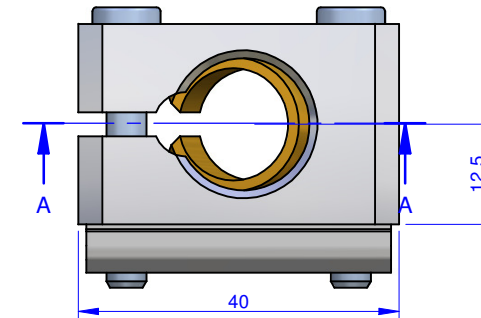

1	4
2	5
3	6

VARIED DIMENSIONS AS OF DATE:

Format **A3**
UNI 936-76

Object Number	Name	QTY
1	KVB.KG.X14	1
2	WSL.KG.X.14.3	1
3	R.5.SCH	2
4	CAGWP.5.28	1
5	V.TCE M5x30	2

SEZIONE A-A

<p>FP Services</p> <p>GENERAL TOLERANCE: UNI - ISO 2768 CLASSE f</p>			DESIGNED FROM	
			FPSERVICES	
<p>DESCRIPTION</p>		DATE	WEIGHT	
		03/2015	0,062 kg	
<p>CODE</p> <p>CA.KVB.KG.X14</p>				