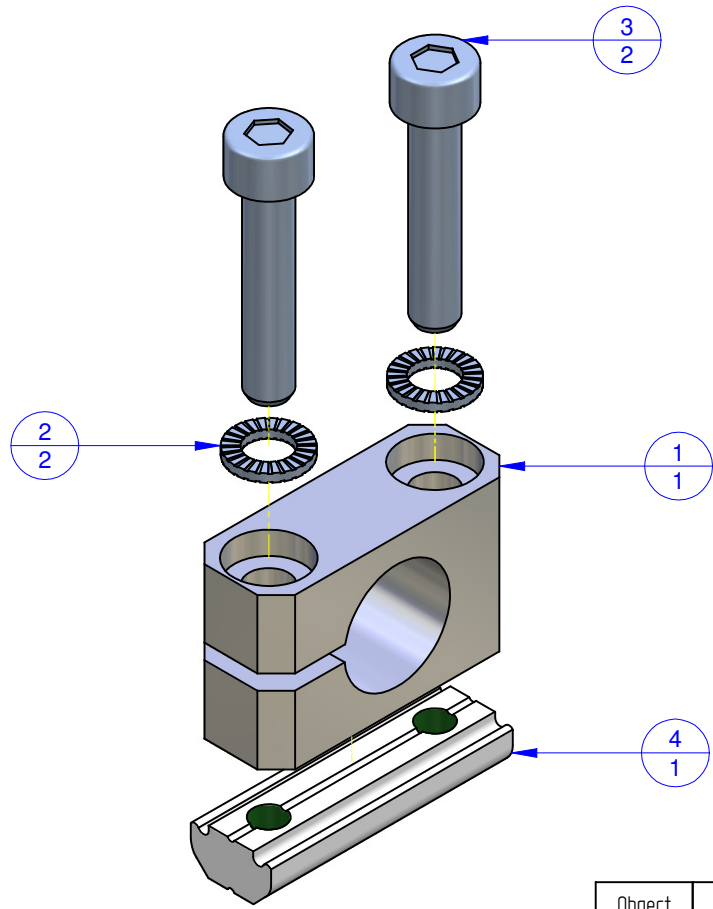

THE PROPERTY OF THIS DRAWING IS ESTABLISHED BY LAW  
IT IS FORBIDDEN TO REPRODUCE IT OR SHOW IT TO THIRD PARTY  
WITHOUT A WRITTEN AGREEMENT.

Object Number	Name	QTY
1	KVB.X14	1
2	R.5.SCH	2
3	V.TCE M5X25	2
4	CA.GWP.5.22	1

MODIFICATIONS: \_\_\_\_\_

VARIED DIMENSIONS AS OF DATE: \_\_\_\_\_

(7) (8) (9) (10) (11) (12)

MODIFICATIONS: \_\_\_\_\_

VARIED DIMENSIONS AS OF DATE: \_\_\_\_\_

(1) (2) (3) (4) (5) (6)

Format **A3**  
UNI 936-76

<b>FP Services</b> <small>GENERAL TOLERANCE: UNI - ISO 2768 CLASSE f</small>		DESIGNED FROM FPSERVICES		
		<table border="1"> <tr> <td>DATE 05/2013</td> <td>WEIGHT 0,036 kg</td> </tr> <tr> <td colspan="2">CODE <b>CA.KVB.X14</b></td> </tr> </table>	DATE 05/2013	WEIGHT 0,036 kg
DATE 05/2013	WEIGHT 0,036 kg			
CODE <b>CA.KVB.X14</b>				