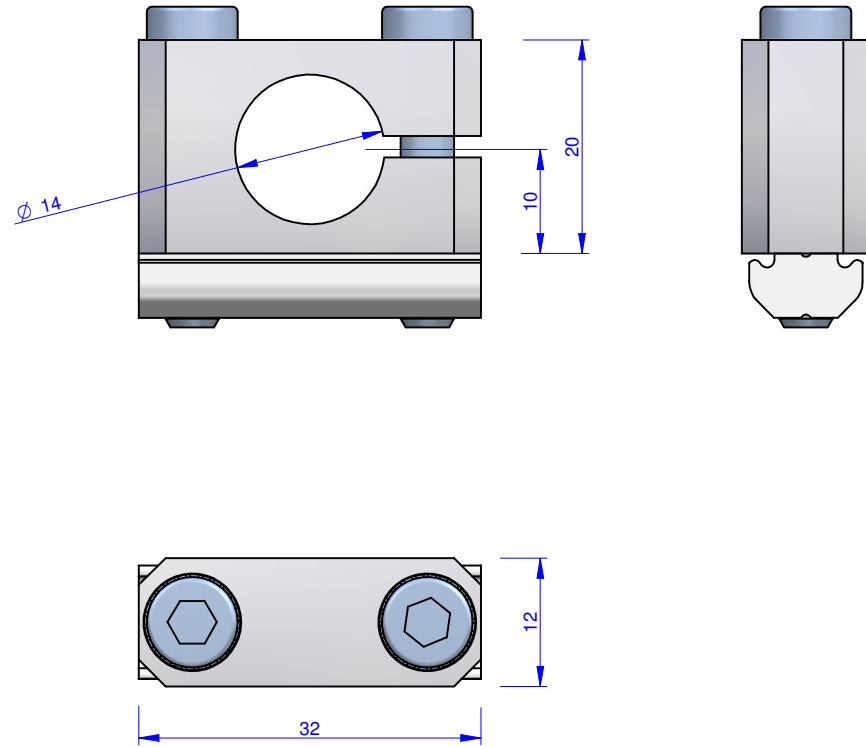

THE PROPERTY OF THIS DRAWING IS ESTABLISHED BY LAW  
IT IS FORBIDDEN TO REPRODUCE IT OR SHOW IT TO THIRD PARTY  
WITHOUT A WRITTEN AGREEMENT.

Object Number	Name	QTY
1	KVB.X14	1
2	R.5.SCH	2
3	V.TCE M5X25	2
4	CA.GWP.5.22	1

MODIFICATIONS: \_\_\_\_\_

VARIED DIMENSIONS AS OF DATE: \_\_\_\_\_

(7) (8) (9) (10) (11) (12)

MODIFICATIONS: \_\_\_\_\_

VARIED DIMENSIONS AS OF DATE: \_\_\_\_\_

(1) (2) (3) (4) (5) (6)

Format **A3**  
UNI 936-76

<b>FP Services</b> <small>GENERAL TOLERANCE: UNI - ISO 2768 CLASSE f</small>		DESIGNED FROM FPSERVICES		
		<table border="1"> <tr> <td>DATE 05/2013</td> <td>WEIGHT 0,036 kg</td> </tr> <tr> <td colspan="2">CODE <b>CA.KVB.X14</b></td> </tr> </table>	DATE 05/2013	WEIGHT 0,036 kg
DATE 05/2013	WEIGHT 0,036 kg			
CODE <b>CA.KVB.X14</b>				