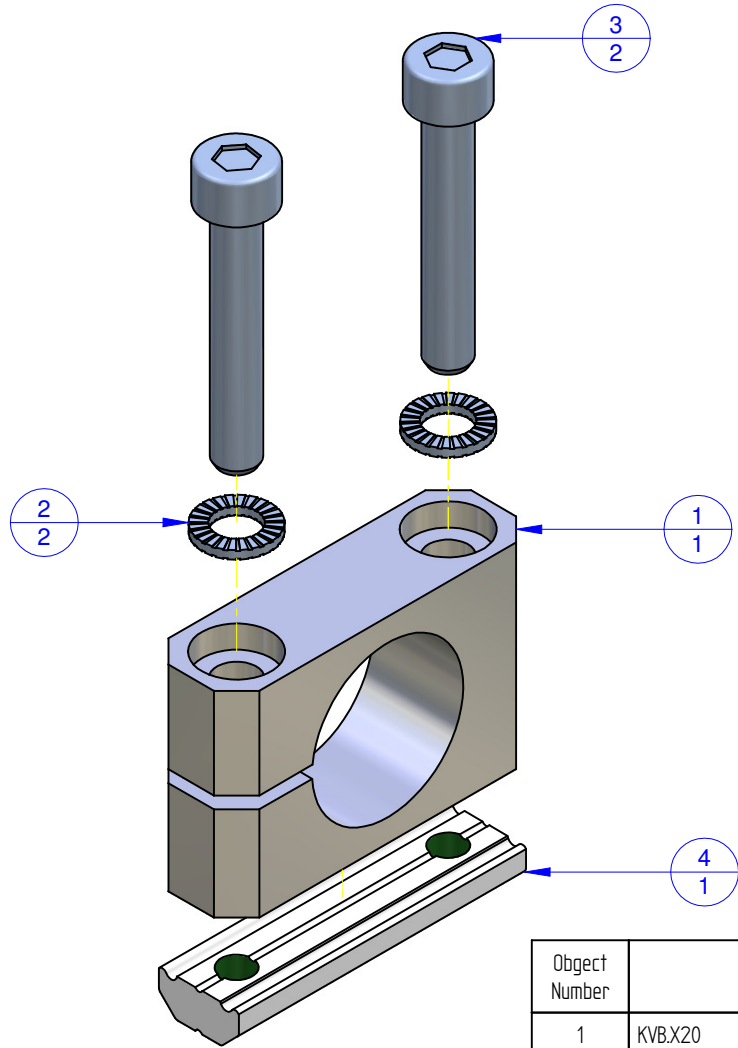

THE PROPERTY OF THIS DRAWING IS ESTABLISHED BY LAW
IT IS FORBIDDEN TO REPRODUCE IT OR SHOW IT TO THIRD PARTY
WITHOUT A WRITTEN AGREEMENT.

Object Number	Name	QTY
1	KVB.X20	1
2	R.5.SCH	2
3	V.TCE M5x30	2
4	CAGWP.5.28	1

MODIFICATIONS:

7	
8	
9	
10	
11	
12	

VARIED DIMENSIONS AS OF DATE:

MODIFICATIONS:

1	
2	
3	
4	
5	
6	

VARIED DIMENSIONS AS OF DATE:

Format **A3**
UNI 936-76

<h1>FP Services</h1>		DESIGNED FROM FPSERVICES	
		DATE 05/2013	WEIGHT 0,047 kg
GENERAL TOLERANCE: UNI - ISO 2768 CLASSE f		CODE <h2>CA.KVB.X20</h2>	