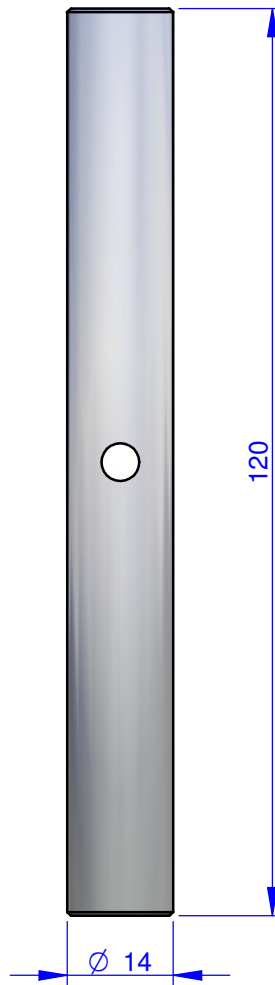

THE PROPERTY OF THIS DRAWING IS ESTABLISHED BY LAW
IT IS FORBIDDEN TO REPRODUCE IT OR SHOW IT TO THIRD PARTY
WITHOUT A WRITTEN AGREEMENT.

MODIFICATIONS: VARIED DIMENSIONS AS OF DATE:

7.	10.
8.	11.
9.	12.

MODIFICATIONS: VARIED DIMENSIONS AS OF DATE:

1.	4.
2.	5.
3.	6.

FP Services

DESIGNED FROM
FPSERVICES

DATE 08/2013 WEIGHT 0,019 kg

CODE
CA.VLR.14.120

Format A4
UNI 936-76

GENERAL TOLERANCE:
UNI - ISO 2768
CLASSE f

DESCRIPTION