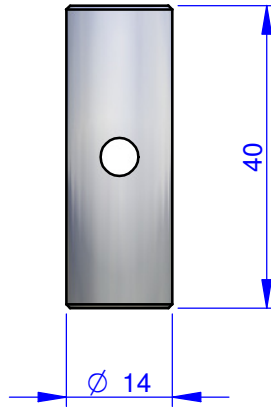

THE PROPERTY OF THIS DRAWING IS ESTABLISHED BY LAW
IT IS FORBIDDEN TO REPRODUCE IT OR SHOW IT TO THIRD PARTY
WITHOUT A WRITTEN AGREEMENT.

MODIFICATIONS: VARIED DIMENSIONS AS OF DATE:

- 7. _____ 10. _____
- 8. _____ 11. _____
- 9. _____ 12. _____

MODIFICATIONS: VARIED DIMENSIONS AS OF DATE:

- 1. _____ 4. _____
- 2. _____ 5. _____
- 3. _____ 6. _____

FP Services

DESIGNED FROM
FPSERVICES

DATE 08/2013 WEIGHT 0,006 kg

CODE **CA.VLR.14.40**

Format A4
UNI 936-76