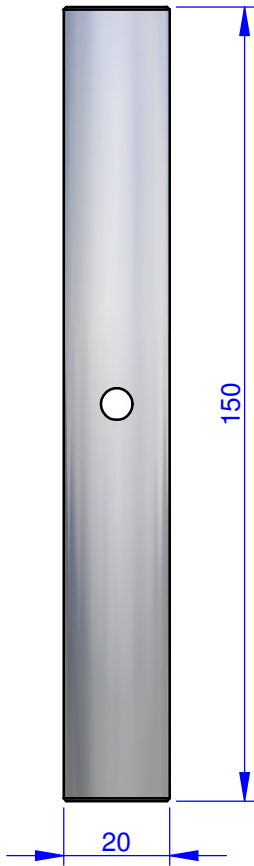

THE PROPERTY OF THIS DRAWING IS ESTABLISHED BY LAW
IT IS FORBIDDEN TO REPRODUCE IT OR SHOW IT TO THIRD PARTY
WITHOUT A WRITTEN AGREEMENT.

MODIFICATIONS: VARIED DIMENSIONS AS OF DATE:

7.	10.
8.	11.
9.	12.

MODIFICATIONS: VARIED DIMENSIONS AS OF DATE:

4.
5.
6.

FP Services

DESIGNED FROM		FPSERVICES	
DATE	09/2013	WEIGHT	0,046 kg
CODE	CA.VLR.20.150		

Format **A4**
UNI 936-76

GENERAL TOLERANCE:
UNI - ISO 2768
CLASSE f

DESCRIPTION