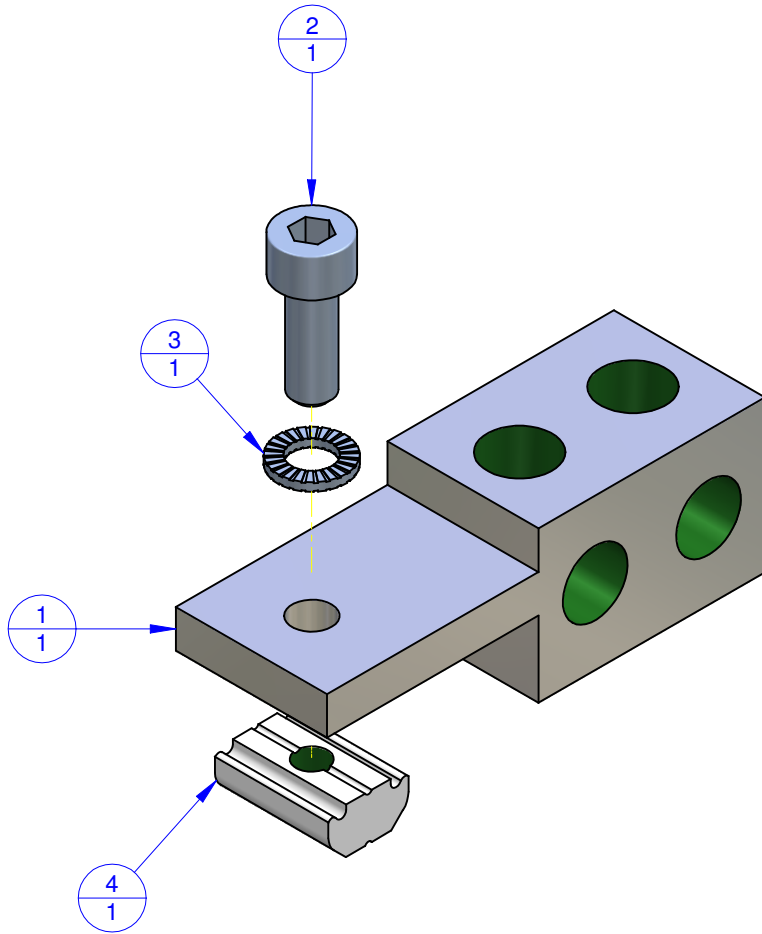

THE PROPERTY OF THIS DRAWING IS ESTABLISHED BY LAW
IT IS FORBIDDEN TO REPRODUCE IT OR SHOW IT TO THIRD PARTY
WITHOUT A WRITTEN AGREEMENT.

MODIFICATIONS: VARIED DIMENSIONS AS OF DATE:

7	10
8	11
9	12

MODIFICATIONS: VARIED DIMENSIONS AS OF DATE:

1	4
2	5
3	6

Format **A3**
UNI 936-76

Object Number	Name	QTY
1	VTB_JU.241818	1
2	V.TCEI M5X14	1
3	R.5.SCH	1
4	C.A.GWP.5U	1

FP Services		DESIGNED FROM FPSERVICES	
GENERAL TOLERANCE: UNI - ISO 2768 CLASSE f		DATE 04/2014	WEIGHT 0,042 kg
DESCRIPTION		CODE CA.VTB.JU.241818	