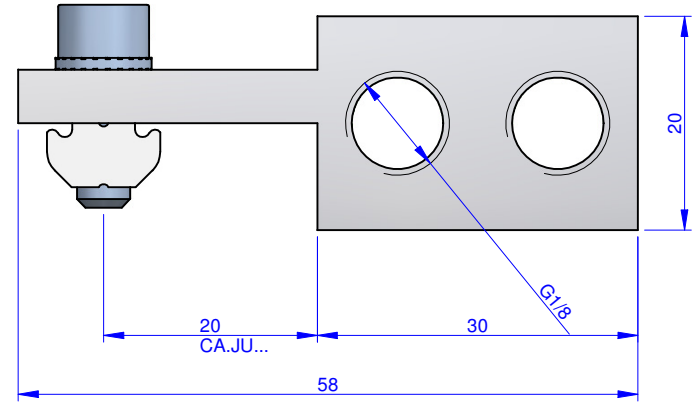

THE PROPERTY OF THIS DRAWING IS ESTABLISHED BY LAW
IT IS FORBIDDEN TO REPRODUCE IT OR SHOW IT TO THIRD PARTY
WITHOUT A WRITTEN AGREEMENT.

MODIFICATIONS: VARIED DIMENSIONS AS OF DATE:

7	10
8	11
9	12

MODIFICATIONS: VARIED DIMENSIONS AS OF DATE:

1	4
2	5
3	6

Format **A3**
UNI 936-76

Object Number	Name	QTY
1	VTB_JU.241818	1
2	V.TCEI M5X14	1
3	R.5.SCH	1
4	C.A.GWP.5U	1

FP Services		DESIGNED FROM FPSERVICES	
GENERAL TOLERANCE: UNI - ISO 2768 CLASSE f		DATE 04/2014	WEIGHT 0,042 kg
DESCRIPTION		CODE CA.VTB.JU.241818	