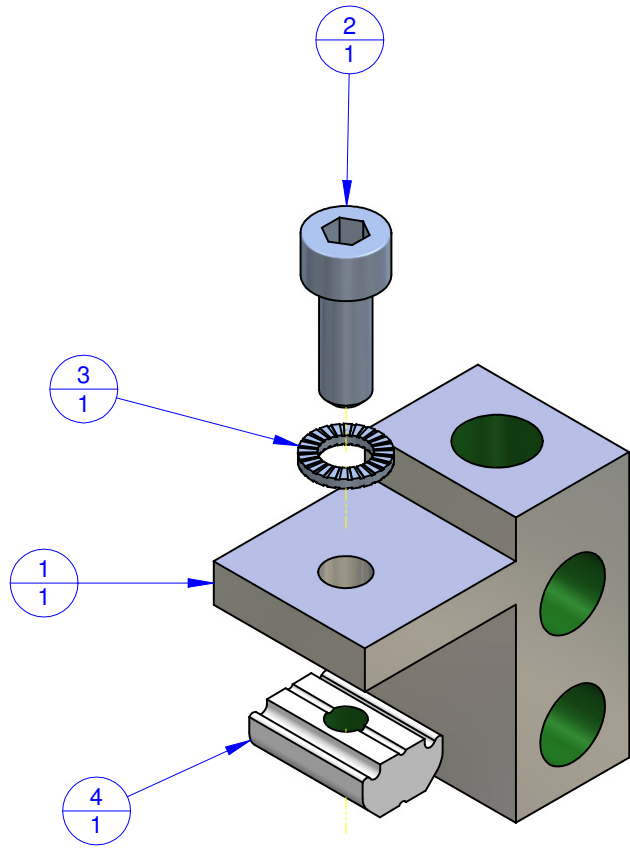

THE PROPERTY OF THIS DRAWING IS ESTABLISHED BY LAW
IT IS FORBIDDEN TO REPRODUCE IT OR SHOW IT TO THIRD PARTY
WITHOUT A WRITTEN AGREEMENT.

MODIFICATIONS: VARIED DIMENSIONS AS OF DATE:

7	10
8	11
9	12

MODIFICATIONS: VARIED DIMENSIONS AS OF DATE:

1	4
2	5
3	6

Format **A3**
UNI 936-76

Object Number	Name	QTY
1	VTB.JU.141818	1
2	V.TCEI M5X14	1
3	R.5.SCH	1
4	CA.GWP.5U	1

FP Services		DESIGNED FROM FPSERVICES	
		DATE 09/2013	WEIGHT 0,035 kg
GENERAL TOLERANCE: UNI - ISO 2768 CLASSE f		CODE CA.VTB.X.141818	