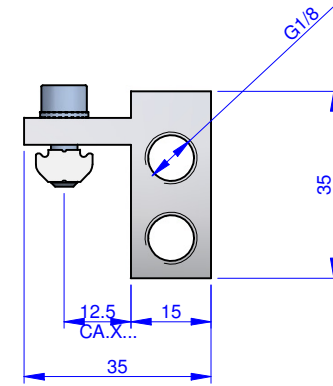

THE PROPERTY OF THIS DRAWING IS ESTABLISHED BY LAW
IT IS FORBIDDEN TO REPRODUCE IT OR SHOW IT TO THIRD PARTY
WITHOUT A WRITTEN AGREEMENT.

MODIFICATIONS: VARIED DIMENSIONS AS OF DATE:

7	10
8	11
9	12

MODIFICATIONS: VARIED DIMENSIONS AS OF DATE:

1	4
2	5
3	6

Format **A3**
UNI 936-76

Object Number	Name	QTY
1	VTB.JU.141818	1
2	V.TCEI M5X14	1
3	R.5.SCH	1
4	CA.GWP.5U	1

FP Services		DESIGNED FROM FPSERVICES	
		DATE 09/2013	WEIGHT 0,035 kg
GENERAL TOLERANCE: UNI - ISO 2768 CLASSE f		CODE CA.VTB.X.141818	