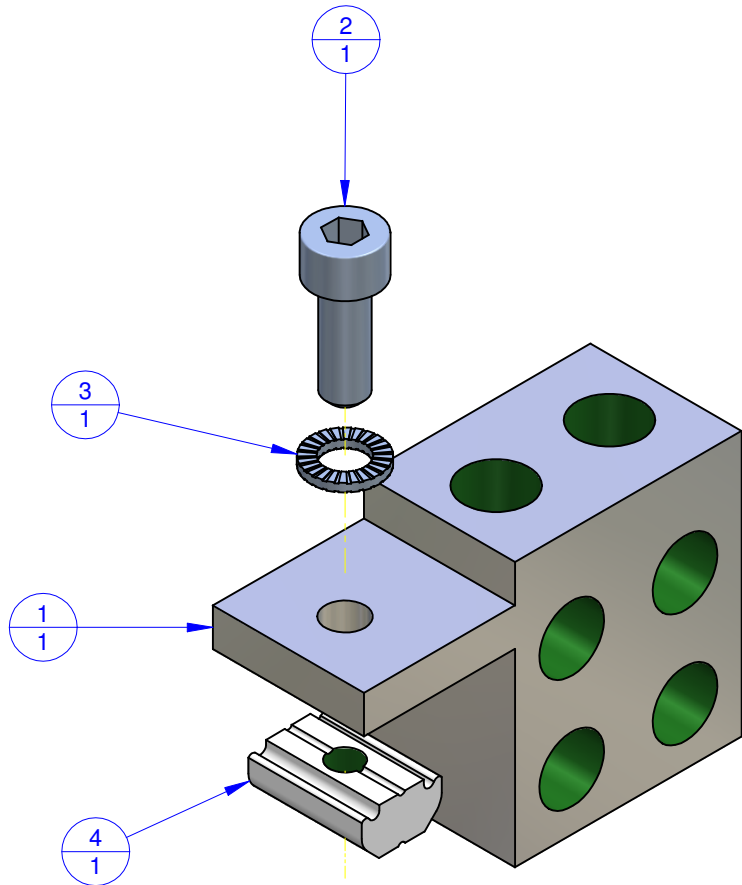

THE PROPERTY OF THIS DRAWING IS ESTABLISHED BY LAW
IT IS FORBIDDEN TO REPRODUCE IT OR SHOW IT TO THIRD PARTY
WITHOUT A WRITTEN AGREEMENT.

Object Number	Name	QTY
1	VTB.X.281818	1
2	V.TCEI M5X14	1
3	R.5.SCH	1
4	CA.GWP.5U	1

FP Services		DESIGNED FROM FPSERVICES	
GENERAL TOLERANCE: UNI - ISO 2768 CLASSE f		DATE 09/2013	WEIGHT 0,054 kg
DESCRIPTION		CODE CA.VTB.X.281818	