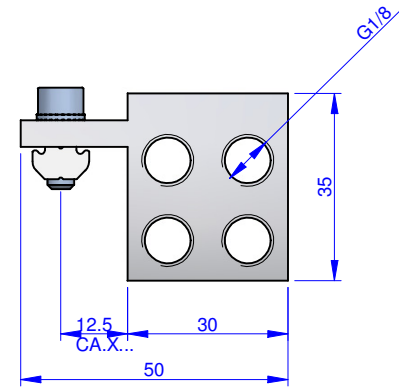

THE PROPERTY OF THIS DRAWING IS ESTABLISHED BY LAW
IT IS FORBIDDEN TO REPRODUCE IT OR SHOW IT TO THIRD PARTY
WITHOUT A WRITTEN AGREEMENT.

Object Number	Name	QTY
1	VTB.X.281818	1
2	V.TCEI M5X14	1
3	R.5.SCH	1
4	CA.GWP.5U	1

MODIFICATIONS: VARIED DIMENSIONS AS OF DATE:

7. _____ 10. _____
8. _____ 11. _____
9. _____ 12. _____

MODIFICATIONS: VARIED DIMENSIONS AS OF DATE:

1. _____ 4. _____
2. _____ 5. _____
3. _____ 6. _____

Format A3
UNI 936-76

FP Services		DESIGNED FROM FPSERVICES	
GENERAL TOLERANCE: UNI - ISO 2768 CLASSE f		DATE 09/2013	WEIGHT 0,054 kg
DESCRIPTION		CODE CA.VTB.X.281818	