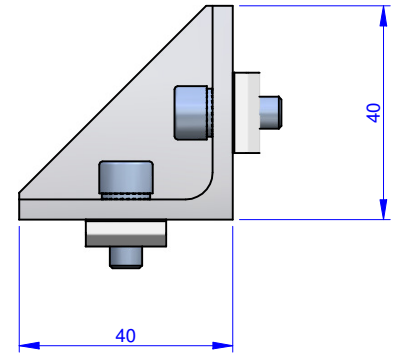

THE PROPERTY OF THIS DRAWING IS ESTABLISHED BY LAW
IT IS FORBIDDEN TO REPRODUCE IT OR SHOW IT TO THIRD PARTY
WITHOUT A WRITTEN AGREEMENT.

MODIFICATIONS: VARIED DIMENSIONS AS OF DATE:

7	10
8	11
9	12

MODIFICATIONS: VARIED DIMENSIONS AS OF DATE:

1	4
2	5
3	6

Format **A3**
UNI 936-76

Object Number	Name	QTY
1	WIV.JU.40	1
2	R.6.SCH	2
3	CA.GWP.6U	2
4	V.TCEM6X14	2

FP Services <small>GENERAL TOLERANCE: UNI - ISO 2768 CLASSE f</small>	<small>DESCRIPTION</small>	<small>DESIGNED FROM</small> FPSERVICES
		<small>DATE</small> 08/2015
<small>WEIGHT</small> 0,056 kg		<small>CODE</small> CA.WIV.JU.40