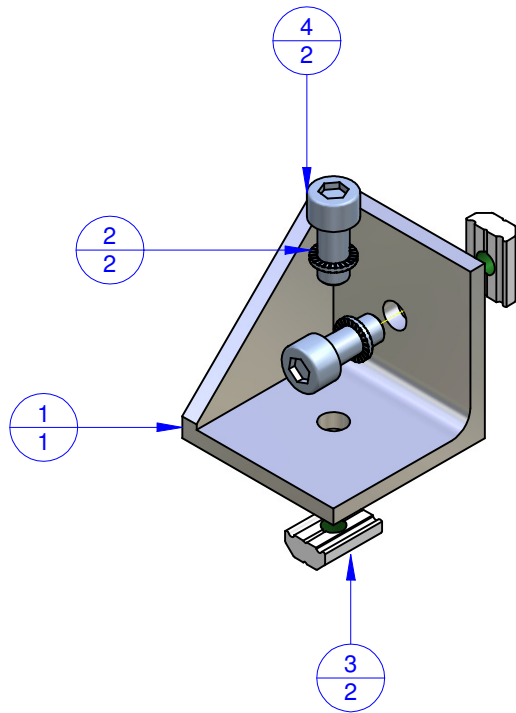

THE PROPERTY OF THIS DRAWING IS ESTABLISHED BY LAW
IT IS FORBIDDEN TO REPRODUCE IT OR SHOW IT TO THIRD PARTY
WITHOUT A WRITTEN AGREEMENT.

MODIFICATIONS: VARIED DIMENSIONS AS OF DATE:

7	10
8	11
9	12

MODIFICATIONS: VARIED DIMENSIONS AS OF DATE:

1	4
2	5
3	6

Format **A3**
UNI 936-76

Object Number	Name	QTY
1	WIV.JU.40	1
2	R.6.SCH	2
3	CA.GWP.6U	2
4	V.TCEM6X14	2

FP Services <small>GENERAL TOLERANCE: UNI - ISO 2768 CLASSE f</small>	<small>DESCRIPTION</small>	<small>DESIGNED FROM</small> FPSERVICES
		<small>DATE</small> 08/2015
<small>WEIGHT</small> 0,056 kg		<small>CODE</small> CA.WIV.JU.40