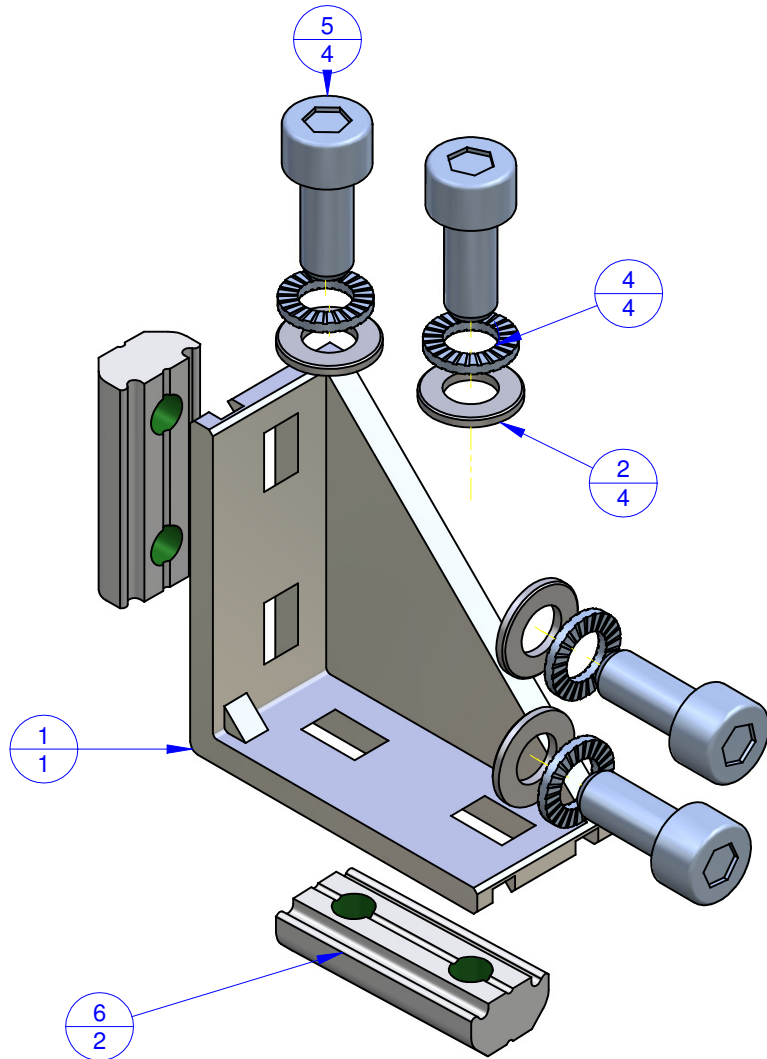

THE PROPERTY OF THIS DRAWING IS ESTABLISHED BY LAW  
IT IS FORBIDDEN TO REPRODUCE IT OR SHOW IT TO THIRD PARTY  
WITHOUT A WRITTEN AGREEMENT.

MODIFICATIONS: VARIED DIMENSIONS AS OF DATE:

7	10
8	11
9	12

MODIFICATIONS: VARIED DIMENSIONS AS OF DATE:

1	4
2	5
3	6

Format **A3**  
UNI 936-76

Object Number	Name	QTY
1	WIVX25.E	1
2	R.5	4
4	R.5.SCH	4
6	CA.GWP.5.15	2
7	V.TCE M5X12	4

<b>FP Services</b>		DESIGNED FROM FPSERVICES	
		DATE 06/2014	WEIGHT 0,043 kg
GENERAL TOLERANCE: UNI - ISO 2768 CLASSE f		CODE <b>CA.WIV.X.25.E</b>	