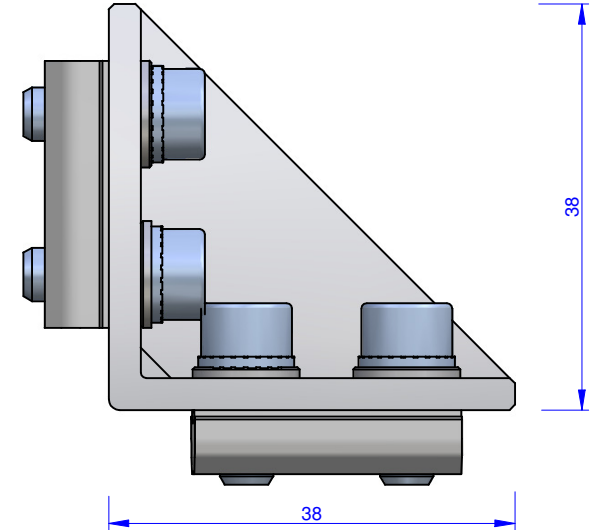

THE PROPERTY OF THIS DRAWING IS ESTABLISHED BY LAW  
IT IS FORBIDDEN TO REPRODUCE IT OR SHOW IT TO THIRD PARTY  
WITHOUT A WRITTEN AGREEMENT.

MODIFICATIONS: VARIED DIMENSIONS AS OF DATE:

7	10
8	11
9	12

MODIFICATIONS: VARIED DIMENSIONS AS OF DATE:

1	4
2	5
3	6

Format **A3**  
UNI 936-76

Object Number	Name	QTY
1	WIVX25.E	1
2	R.5	4
4	R.5.SCH	4
6	CA.GWP.5.15	2
7	V.TCE M5X12	4

<b>FP Services</b>		DESIGNED FROM FPSERVICES	
		DATE 06/2014	WEIGHT 0,043 kg
GENERAL TOLERANCE: UNI - ISO 2768 CLASSE f		CODE <b>CA.WIV.X.25.E</b>	