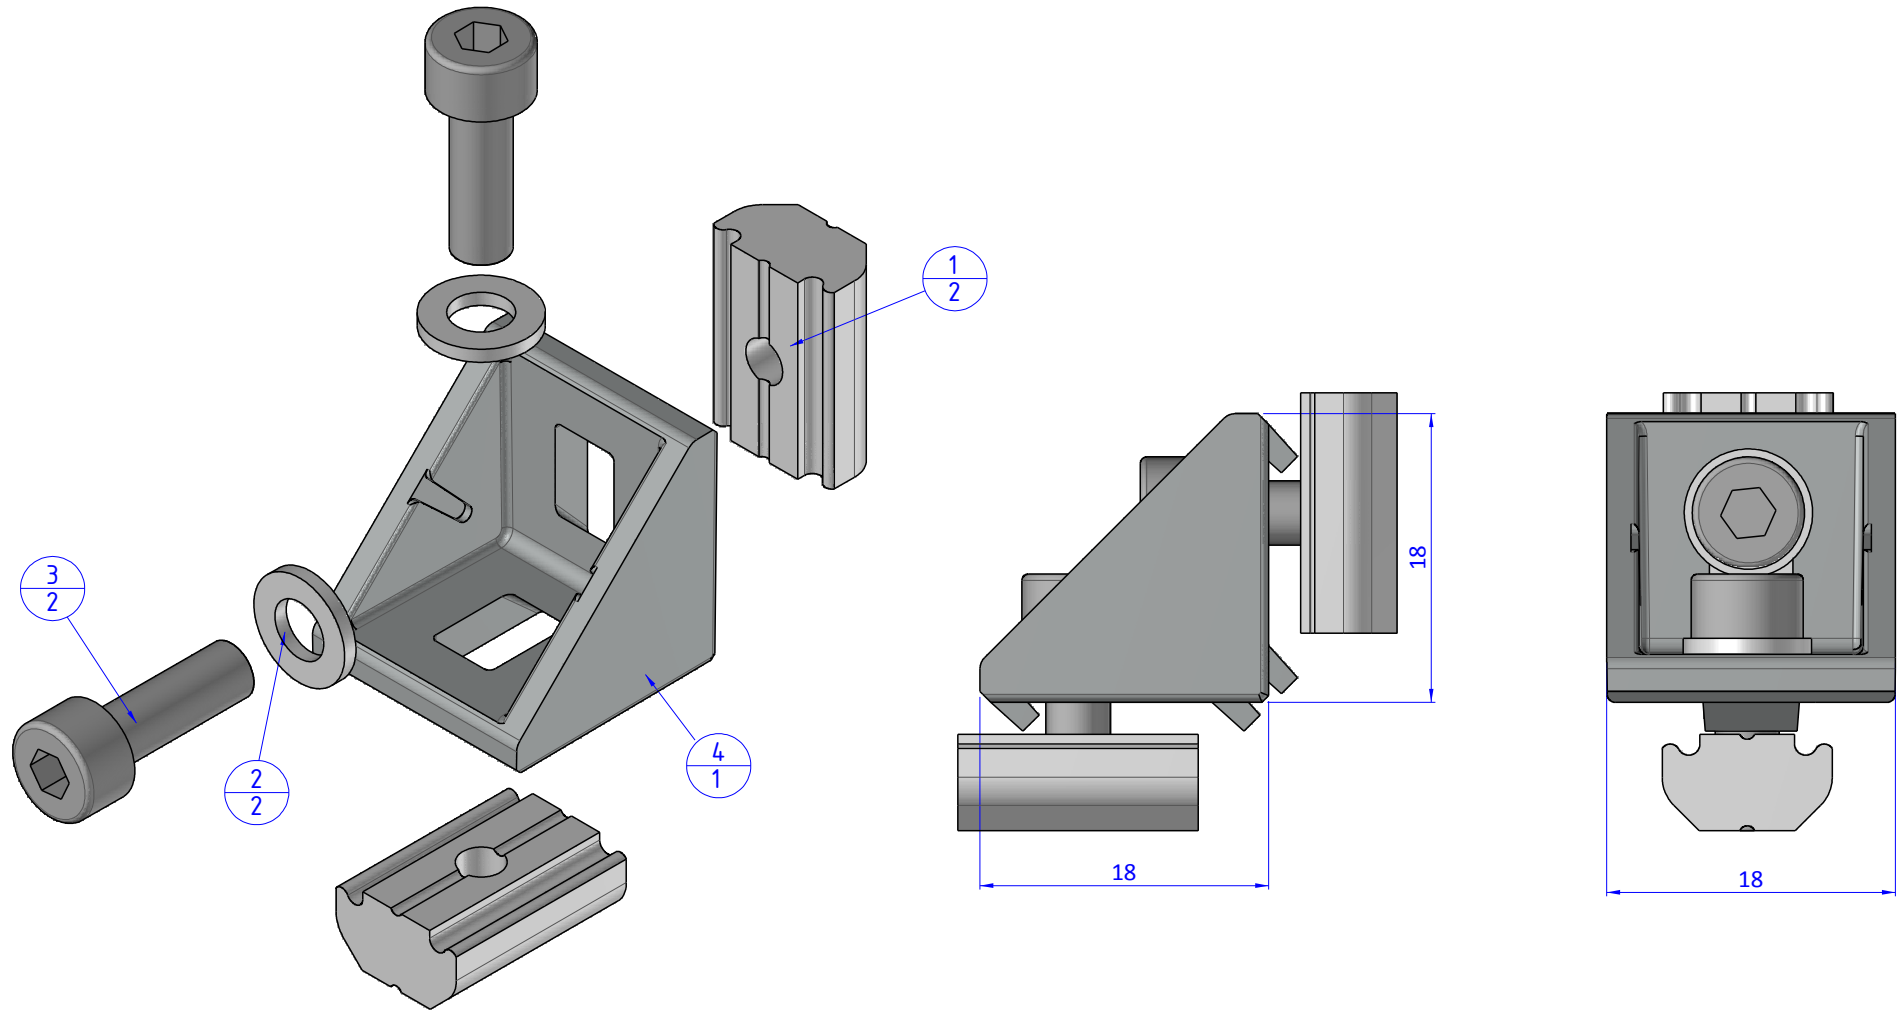

MODIFICATIONS		VARIED DIMENSIONS AS OF DATE		
1	23-5-2016	4	5	6
2	30-5-2016			
3				

Format A3

UNI 936-76

Object Number	Name	QTY
1	CA.GWP.4U	2
2	R.4	2
3	V-tcei M 4 x 12	2
4	WIV.X.25.M	1

		DESIGNED FROM	
		FPSERVICES	
GENERAL TOLERANCE UNI - ISO 2768 CLASSE f	DESCRIPTION	DATE	WEIGHT
		08/07/2016	0,009kg
		CODE	
		CA.WIV.X.25.M	