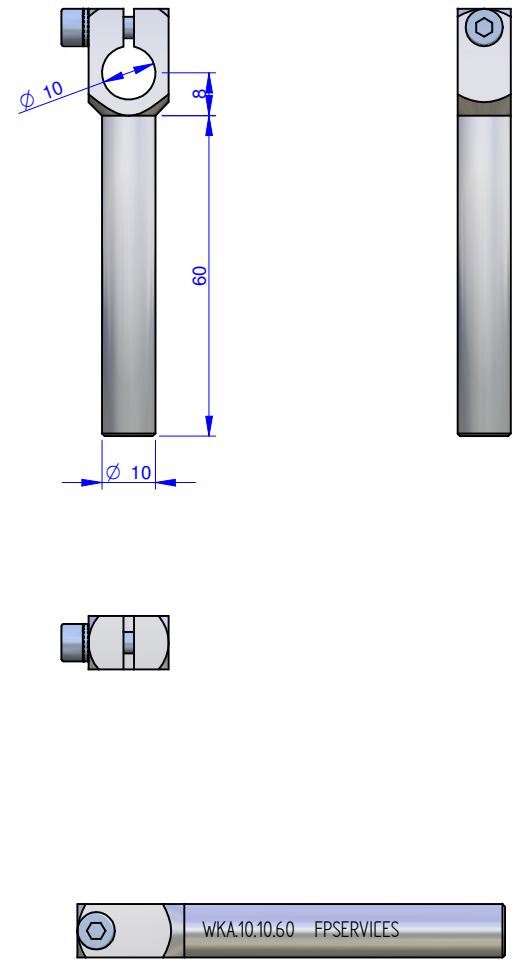

THE PROPERTY OF THIS DRAWING IS ESTABLISHED BY LAW
IT IS FORBIDDEN TO REPRODUCE IT OR SHOW IT TO THIRD PARTY
WITHOUT A WRITTEN AGREEMENT.

MODIFICATIONS:

7	10
8	11
9	12

VARIED DIMENSIONS AS OF DATE:

MODIFICATIONS:

1	4
2	5
3	6

VARIED DIMENSIONS AS OF DATE:

Format **A3**
UNI 936-76

Object Number	Name	QTY
1	V.TCE4X14	1
2	R.4.SCH	1
3	WKA.10.10.60	1

FP Services GENERAL TOLERANCE: UNI - ISO 2768 CLASSE f	DESCRIPTION	DESIGNED FROM FPSERVICES	
		DATE 03/2015	WEIGHT 0,017 kg
		CODE CA.WKA.10.10.60	