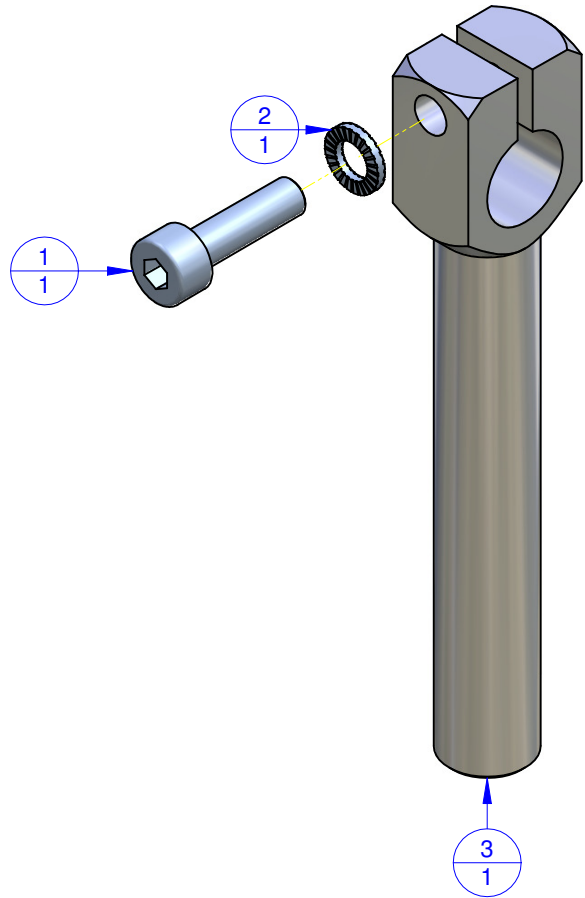

THE PROPERTY OF THIS DRAWING IS ESTABLISHED BY LAW
IT IS FORBIDDEN TO REPRODUCE IT OR SHOW IT TO THIRD PARTY
WITHOUT A WRITTEN AGREEMENT.

MODIFICATIONS:

7	10
8	11
9	12

VARIED DIMENSIONS AS OF DATE:

MODIFICATIONS:

1	4
2	5
3	6

VARIED DIMENSIONS AS OF DATE:

Format **A3**
UNI 936-76

Object Number	Name	QTY
1	V.TCE4X14	1
2	R.4.SCH	1
3	WKA.10.10.60	1

FP Services GENERAL TOLERANCE: UNI - ISO 2768 CLASSE f	DESCRIPTION	DESIGNED FROM FPSERVICES	
		DATE 03/2015	WEIGHT 0,017 kg
		CODE CA.WKA.10.10.60	