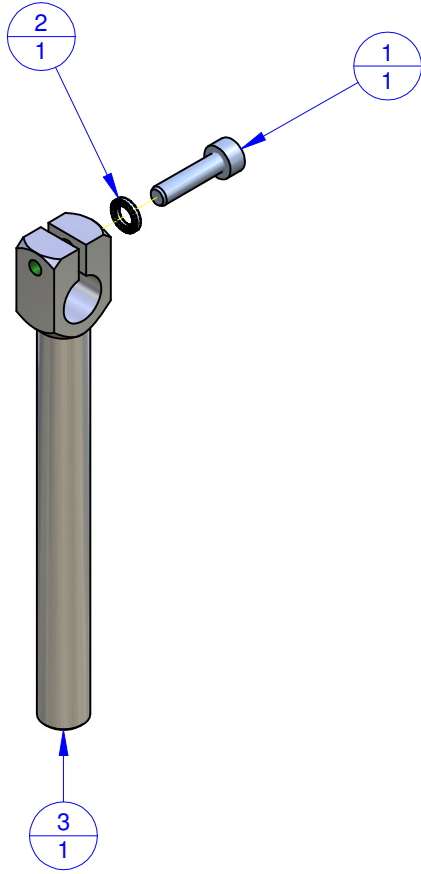

THE PROPERTY OF THIS DRAWING IS ESTABLISHED BY LAW
IT IS FORBIDDEN TO REPRODUCE IT OR SHOW IT TO THIRD PARTY
WITHOUT A WRITTEN AGREEMENT.

MODIFICATIONS: VARIED DIMENSIONS AS OF DATE:

7	10
8	11
9	12

MODIFICATIONS: VARIED DIMENSIONS AS OF DATE:

1	4
2	5
3	6

Format **A3**
UNI 936-76

Object Number	Name	QTY
1	V.TCEI M4X16	1
2	R.4.SCH	1
3	WKA.10.10.90	1

FP Services		DESIGNED FROM FPSERVICES	
		DATE 03/13	WEIGHT 0,022 kg
GENERAL TOLERANCE: UNI - ISO 2768 CLASSE f		DESCRIPTION CA.WKA.10.10.90	