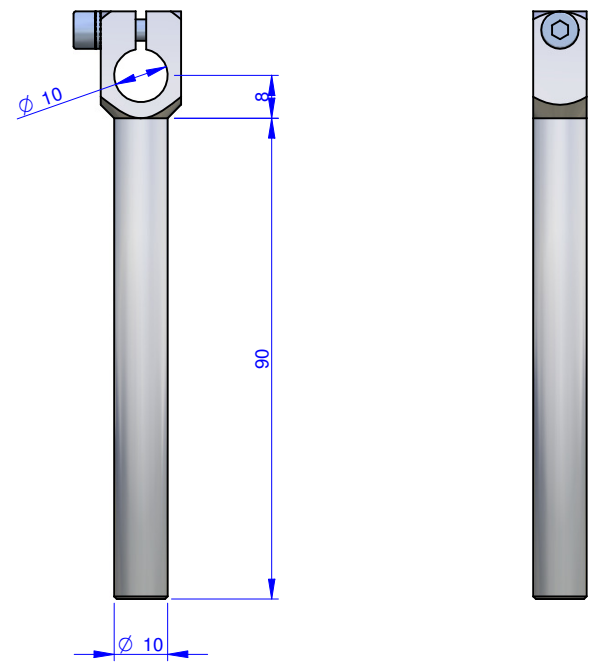

THE PROPERTY OF THIS DRAWING IS ESTABLISHED BY LAW
IT IS FORBIDDEN TO REPRODUCE IT OR SHOW IT TO THIRD PARTY
WITHOUT A WRITTEN AGREEMENT.

MODIFICATIONS: VARIED DIMENSIONS AS OF DATE:

7	10
8	11
9	12

MODIFICATIONS: VARIED DIMENSIONS AS OF DATE:

1	4
2	5
3	6

Format **A3**
UNI 936-76

Object Number	Name	QTY
1	V.TCEI M4X16	1
2	R.4.SCH	1
3	WKA.10.10.90	1

FP Services		DESIGNED FROM FPSERVICES	
		DATE 03/13	WEIGHT 0,022 kg
GENERAL TOLERANCE: UNI - ISO 2768 CLASSE f		DESCRIPTION CA.WKA.10.10.90	