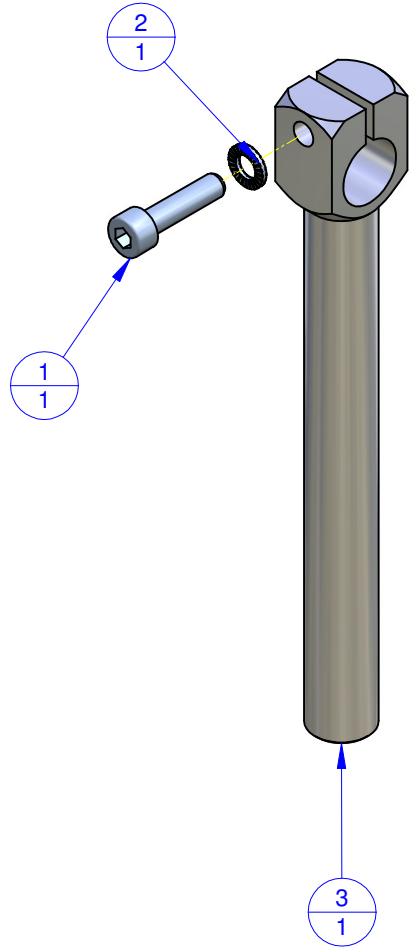

THE PROPERTY OF THIS DRAWING IS ESTABLISHED BY LAW
IT IS FORBIDDEN TO REPRODUCE IT OR SHOW IT TO THIRD PARTY
WITHOUT A WRITTEN AGREEMENT.

MODIFICATIONS: VARIED DIMENSIONS AS OF DATE:

7	10
8	11
9	12

MODIFICATIONS: VARIED DIMENSIONS AS OF DATE:

1	4
2	5
3	6

Format **A3**
UNI 936-76

Object Number	Name	QTY
1	V.TCE5X20	1
2	R.5.SCH	1
3	WKA.14.14.120	1

FP Services		DESIGNED FROM FPSERVICES	
GENERAL TOLERANCE: UNI - ISO 2768 CLASSE f		DATE 06/2013	WEIGHT 0,033 kg
DESCRIPTION		CODE CA.WKA.14.14.120	