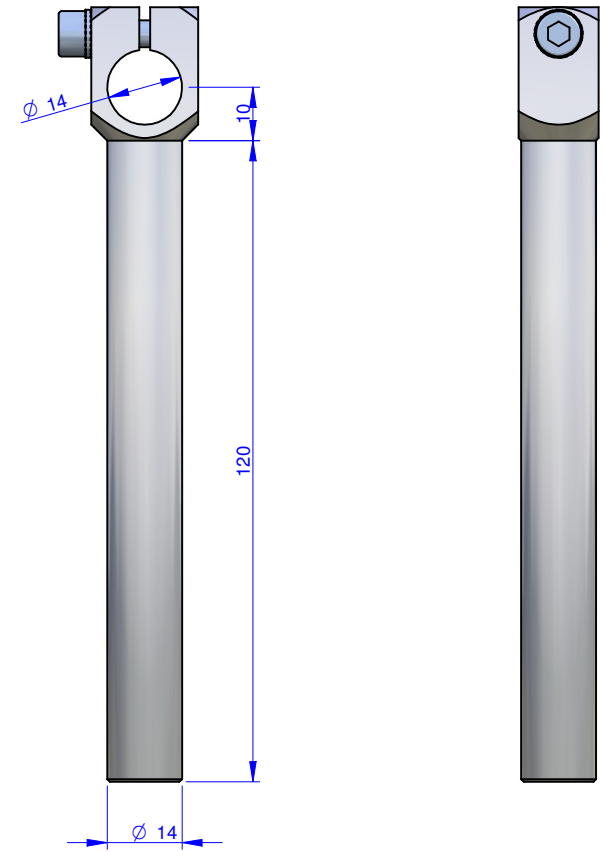

THE PROPERTY OF THIS DRAWING IS ESTABLISHED BY LAW
IT IS FORBIDDEN TO REPRODUCE IT OR SHOW IT TO THIRD PARTY
WITHOUT A WRITTEN AGREEMENT.

MODIFICATIONS: VARIED DIMENSIONS AS OF DATE:

7	10
8	11
9	12

MODIFICATIONS: VARIED DIMENSIONS AS OF DATE:

1	4
2	5
3	6

Format **A3**
UNI 936-76

Object Number	Name	QTY
1	V.TCE5X20	1
2	R.5.SCH	1
3	WKA.14.14.120	1

FP Services		DESIGNED FROM FPSERVICES	
GENERAL TOLERANCE: UNI - ISO 2768 CLASSE f		DATE 06/2013	WEIGHT 0,033 kg
DESCRIPTION		CODE CA.WKA.14.14.120	