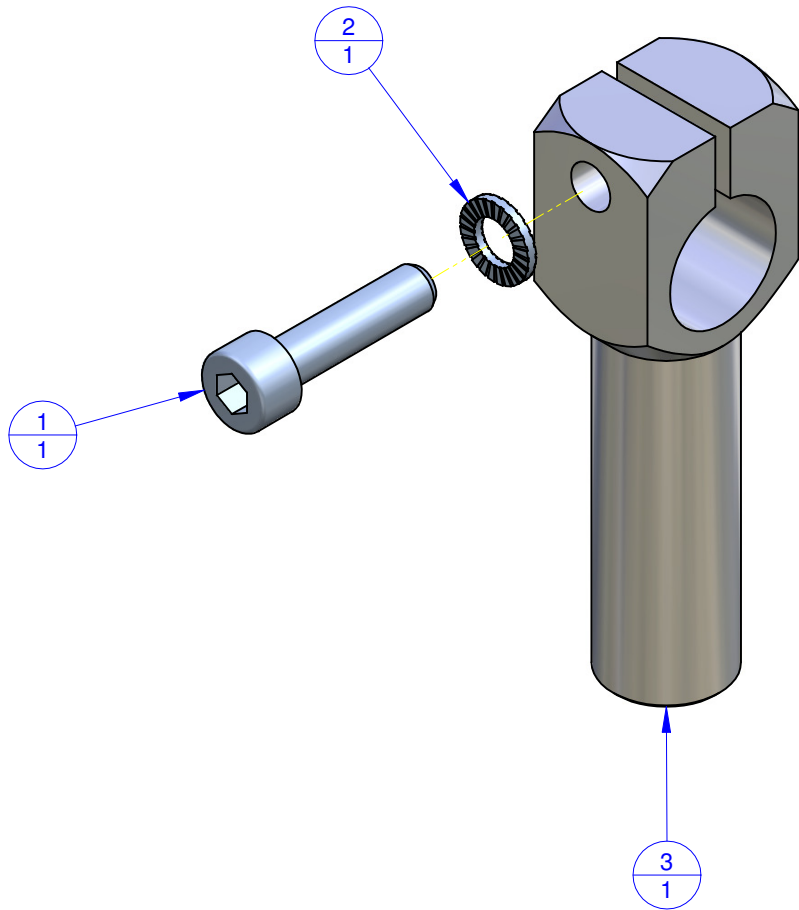

THE PROPERTY OF THIS DRAWING IS ESTABLISHED BY LAW  
IT IS FORBIDDEN TO REPRODUCE IT OR SHOW IT TO THIRD PARTY  
WITHOUT A WRITTEN AGREEMENT.

MODIFICATIONS: VARIED DIMENSIONS AS OF DATE:

7	10
8	11
9	12

MODIFICATIONS: VARIED DIMENSIONS AS OF DATE:

1	4
2	5
3	6

Format **A3**  
UNI 936-76

Object Number	Name	QTY
1	V.TCESX20	1
2	R.5.SCH	1
3	WKA.14.14.40	1

<b>FP Services</b>		DESIGNED FROM FPSERVICES	
		DATE 07/2014	WEIGHT 0,022 kg
GENERAL TOLERANCE: UNI - ISO 2768 CLASSE f		DESCRIPTION <b>CA.WKA.14.14.40</b>	