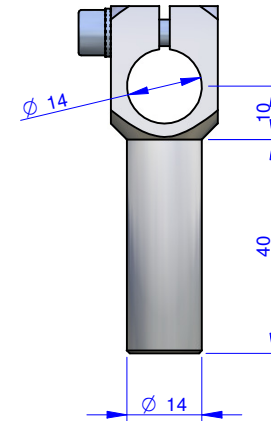

THE PROPERTY OF THIS DRAWING IS ESTABLISHED BY LAW  
IT IS FORBIDDEN TO REPRODUCE IT OR SHOW IT TO THIRD PARTY  
WITHOUT A WRITTEN AGREEMENT.

MODIFICATIONS: VARIED DIMENSIONS AS OF DATE:

7	10
8	11
9	12

MODIFICATIONS: VARIED DIMENSIONS AS OF DATE:

1	4
2	5
3	6

Format **A3**  
UNI 936-76

Object Number	Name	QTY
1	V.TCESX20	1
2	R.5.SCH	1
3	WKA.14.14.40	1

<b>FP Services</b>		DESIGNED FROM FPSERVICES	
		DATE 07/2014	WEIGHT 0,022 kg
GENERAL TOLERANCE: UNI - ISO 2768 CLASSE f		DESCRIPTION <b>CA.WKA.14.14.40</b>	