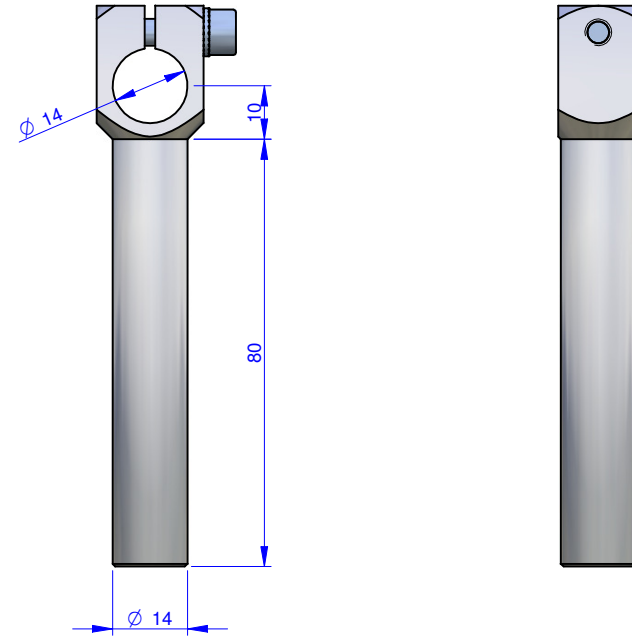

THE PROPERTY OF THIS DRAWING IS ESTABLISHED BY LAW  
IT IS FORBIDDEN TO REPRODUCE IT OR SHOW IT TO THIRD PARTY  
WITHOUT A WRITTEN AGREEMENT.

Object Number	Name	QTY
1	V.TCE5X20	1
2	R.5.SCH	1
3	WKA.14.14.80	1

MODIFICATIONS:

7	10
8	11
9	12

VARIED DIMENSIONS AS OF DATE:

MODIFICATIONS:

1	4
2	5
3	6

VARIED DIMENSIONS AS OF DATE:

Format **A3**  
UNI 936-76

<p><b>FP Services</b></p> <p>GENERAL TOLERANCE: UNI - ISO 2768 CLASSE f</p>			DESIGNED FROM	
			FPSERVICES	
<p>DESCRIPTION</p>		DATE	WEIGHT	
		04/2013	0,035 kg	
<p>CLASSE f</p>		CODE		
		<p><b>CA.WKA.14.14.80</b></p>		