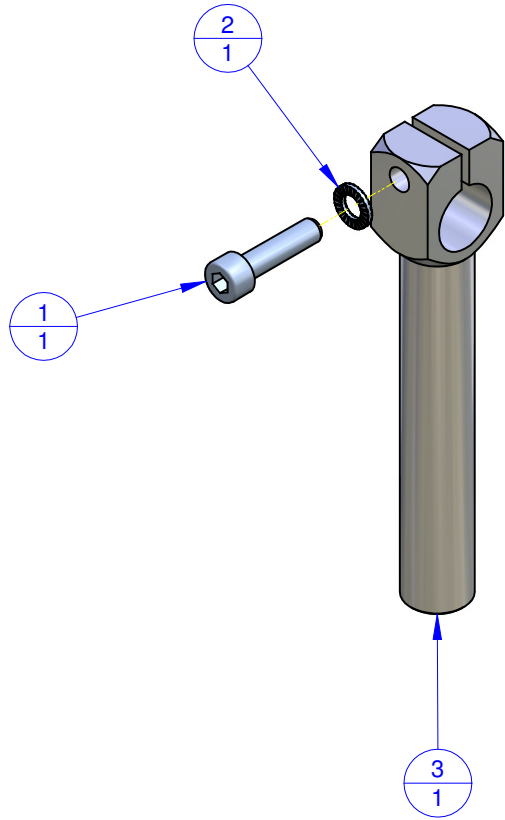

THE PROPERTY OF THIS DRAWING IS ESTABLISHED BY LAW  
IT IS FORBIDDEN TO REPRODUCE IT OR SHOW IT TO THIRD PARTY  
WITHOUT A WRITTEN AGREEMENT.

Object Number	Name	QTY
1	V.TCE5X20	1
2	R.5.SCH	1
3	WKA.14.14.80	1

MODIFICATIONS:

7	10
8	11
9	12

VARIED DIMENSIONS AS OF DATE:

MODIFICATIONS:

1	4
2	5
3	6

VARIED DIMENSIONS AS OF DATE:

Format **A3**  
UNI 936-76

<p><b>FP Services</b></p> <p>GENERAL TOLERANCE: UNI - ISO 2768 CLASSE f</p>			DESIGNED FROM	
			FPSERVICES	
<p>DESCRIPTION</p>		DATE	WEIGHT	
		04/2013	0,035 kg	
<p>CLASSE f</p>		CODE		
		<p><b>CA.WKA.14.14.80</b></p>		