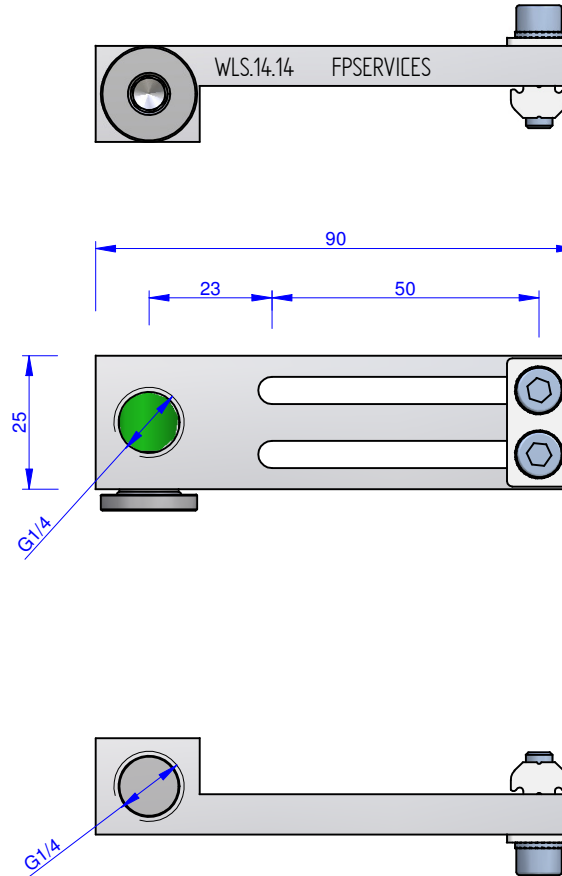

THE PROPERTY OF THIS DRAWING IS ESTABLISHED BY LAW
IT IS FORBIDDEN TO REPRODUCE IT OR SHOW IT TO THIRD PARTY
WITHOUT A WRITTEN AGREEMENT.

MODIFICATIONS: VARIED DIMENSIONS AS OF DATE:

7	10
8	11
9	12

MODIFICATIONS: VARIED DIMENSIONS AS OF DATE:

1	4
2	5
3	6

Format **A3**
UNI 936-76

Object Number	Name	QTY
1	CAWLS.14.14	1
2	V.TCEI M5X18	2
3	R.5.SCH	2
4	R.05.12	1
5	CAGWP.5.12	1

FP Services <small>GENERAL TOLERANCE: UNI - ISO 2768 CLASSE f</small>		<small>DESIGNED FROM</small> FPSERVICES
		<small>DATE</small> 12/2014
<small>WEIGHT</small> 0,073 kg	<small>CODE</small> CA.WLS.14.14.JU	