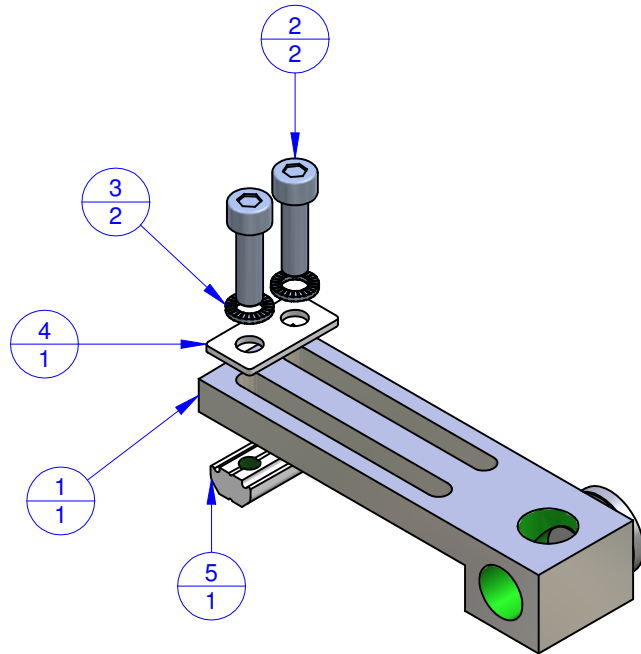

THE PROPERTY OF THIS DRAWING IS ESTABLISHED BY LAW
IT IS FORBIDDEN TO REPRODUCE IT OR SHOW IT TO THIRD PARTY
WITHOUT A WRITTEN AGREEMENT.

MODIFICATIONS: VARIED DIMENSIONS AS OF DATE:

7	10
8	11
9	12

MODIFICATIONS: VARIED DIMENSIONS AS OF DATE:

1	4
2	5
3	6

Format **A3**
UNI 936-76

Object Number	Name	QTY
1	CAWLS.14.14	1
2	V.TCEI M5X18	2
3	R.5.SCH	2
4	R.05.12	1
5	CAGWP.5.12	1

FP Services <small>GENERAL TOLERANCE: UNI - ISO 2768 CLASSE f</small>		<small>DESIGNED FROM</small> FPSERVICES
		<small>DATE</small> 12/2014
<small>WEIGHT</small> 0,073 kg	<small>CODE</small> CA.WLS.14.14.JU	