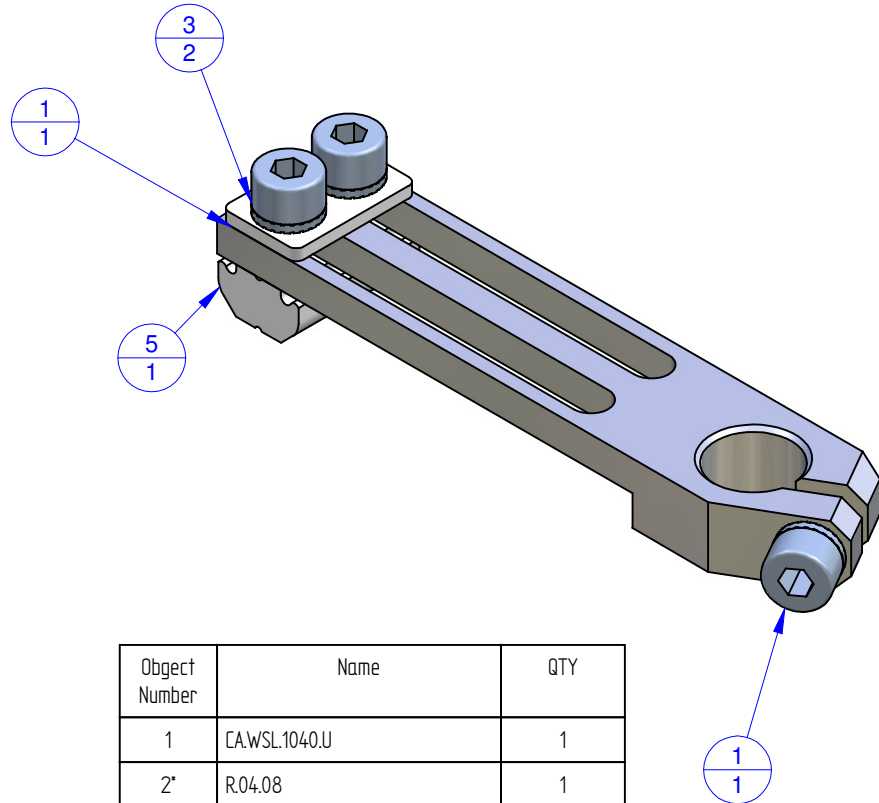

THE PROPERTY OF THIS DRAWING IS ESTABLISHED BY LAW  
IT IS FORBIDDEN TO REPRODUCE IT OR SHOW IT TO THIRD PARTY  
WITHOUT A WRITTEN AGREEMENT.

MODIFICATIONS:

7	10
8	11
9	12

VARIED DIMENSIONS AS OF DATE:

MODIFICATIONS:

1	4
2	5
3	6

VARIED DIMENSIONS AS OF DATE:

Format **A3**  
UNI 936-76

Object Number	Name	QTY
1	CA.WSL.1040.U	1
2*	R.04.08	1
3	R.4.SCH	2
4	V.TCE4X12	2
5	CA.GWP.4.8	1

<b>FP Services</b>		DESIGNED FROM FPSERVICES	
GENERAL TOLERANCE: UNI - ISO 2768 CLASSE f		DATE 07/2013	WEIGHT 0,023 kg
DESCRIPTION		CODE <b>CA.WSL.1040.U.L</b>	