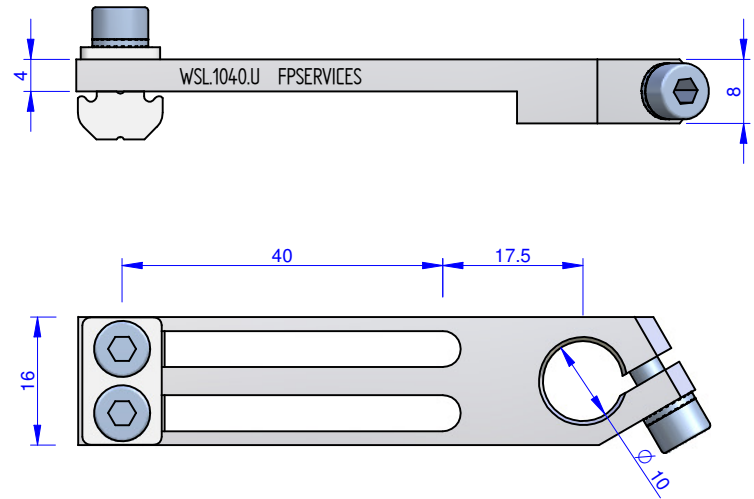

THE PROPERTY OF THIS DRAWING IS ESTABLISHED BY LAW  
IT IS FORBIDDEN TO REPRODUCE IT OR SHOW IT TO THIRD PARTY  
WITHOUT A WRITTEN AGREEMENT.

MODIFICATIONS:

7	10
8	11
9	12

VARIED DIMENSIONS AS OF DATE:

MODIFICATIONS:

1	4
2	5
3	6

VARIED DIMENSIONS AS OF DATE:

Format **A3**  
UNI 936-76

Object Number	Name	QTY
1	CA.WSL.1040.U	1
2*	R.04.08	1
3	R.4.SCH	2
4	V.TCE4X12	2
5	CA.GWP.4.8	1

<b>FP Services</b>		DESIGNED FROM FPSERVICES	
GENERAL TOLERANCE: UNI - ISO 2768 CLASSE f		DATE 07/2013	WEIGHT 0,023 kg
DESCRIPTION		CODE <b>CA.WSL.1040.U.L</b>	