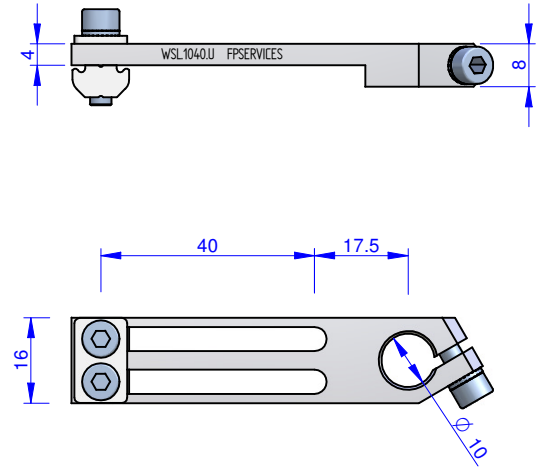

THE PROPERTY OF THIS DRAWING IS ESTABLISHED BY LAW  
IT IS FORBIDDEN TO REPRODUCE IT OR SHOW IT TO THIRD PARTY  
WITHOUT A WRITTEN AGREEMENT.

MODIFICATIONS:

7	10
8	11
9	12

VARIED DIMENSIONS AS OF DATE:

MODIFICATIONS:

1	4
2	5
3	6

VARIED DIMENSIONS AS OF DATE:

Format **A3**  
UNI 936-76

Obgett Number	Name	QTY
1	CA.WSL.1040.U	1
2	R.04.08	1
3	R.4.SCH	2
4	V.TCE4X14	2
5	CA.GWP.4.8	1

<p><b>FP Services</b></p> <p>GENERAL TOLERANCE: UNI - ISO 2768 CLASSE f</p>			DESIGNED FROM
			FPSERVICES
DESCRIPTION		DATE	WEIGHT
		07/2013	0,023 kg
		CODE	
		<b>CA.WSL.1040.U.X</b>	