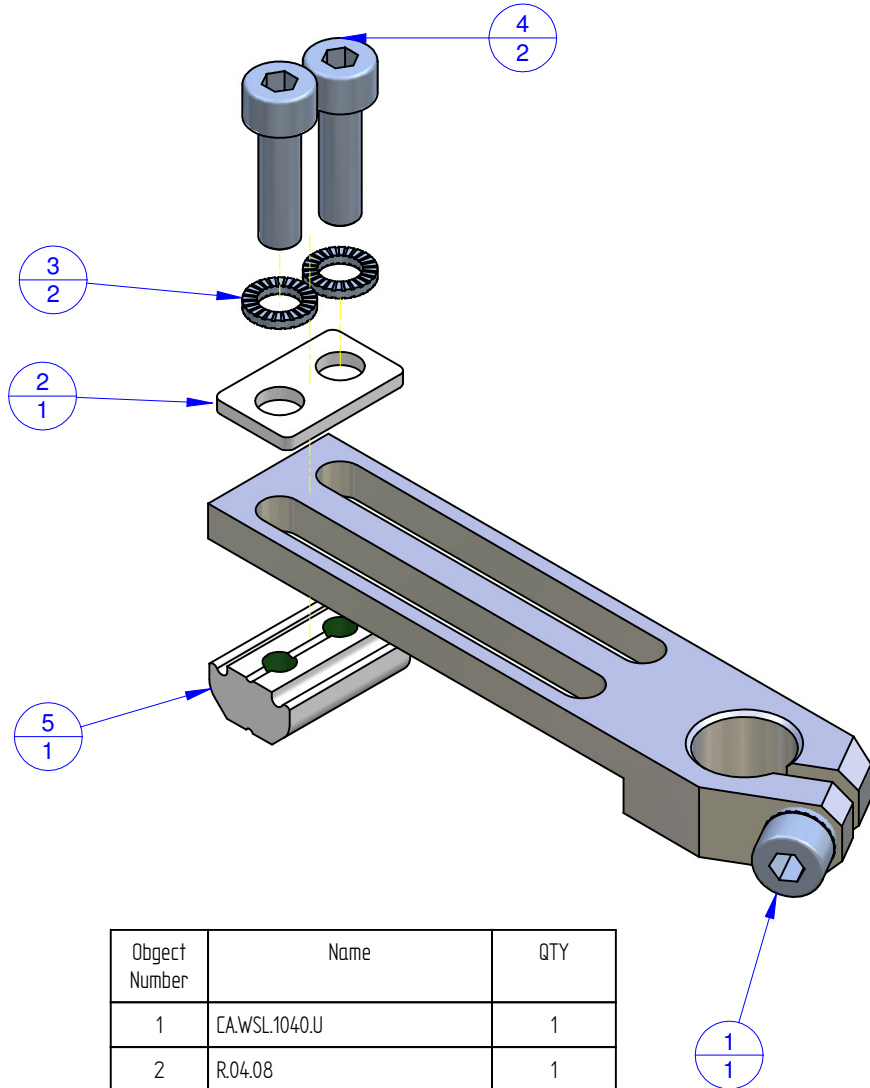

THE PROPERTY OF THIS DRAWING IS ESTABLISHED BY LAW  
IT IS FORBIDDEN TO REPRODUCE IT OR SHOW IT TO THIRD PARTY  
WITHOUT A WRITTEN AGREEMENT.

MODIFICATIONS:

7	10
8	11
9	12

VARIED DIMENSIONS AS OF DATE:

MODIFICATIONS:

1	4
2	5
3	6

VARIED DIMENSIONS AS OF DATE:

Format **A3**  
UNI 936-76

Obgett Number	Name	QTY
1	CA.WSL.1040.U	1
2	R.04.08	1
3	R.4.SCH	2
4	V.TCE4X14	2
5	CA.GWP.4.8	1

<p><b>FP Services</b></p> <p>GENERAL TOLERANCE: UNI - ISO 2768 CLASSE f</p>			DESIGNED FROM
			FPSERVICES
DESCRIPTION		DATE	WEIGHT
		07/2013	0,023 kg
		CODE	
		<b>CA.WSL.1040.U.X</b>	