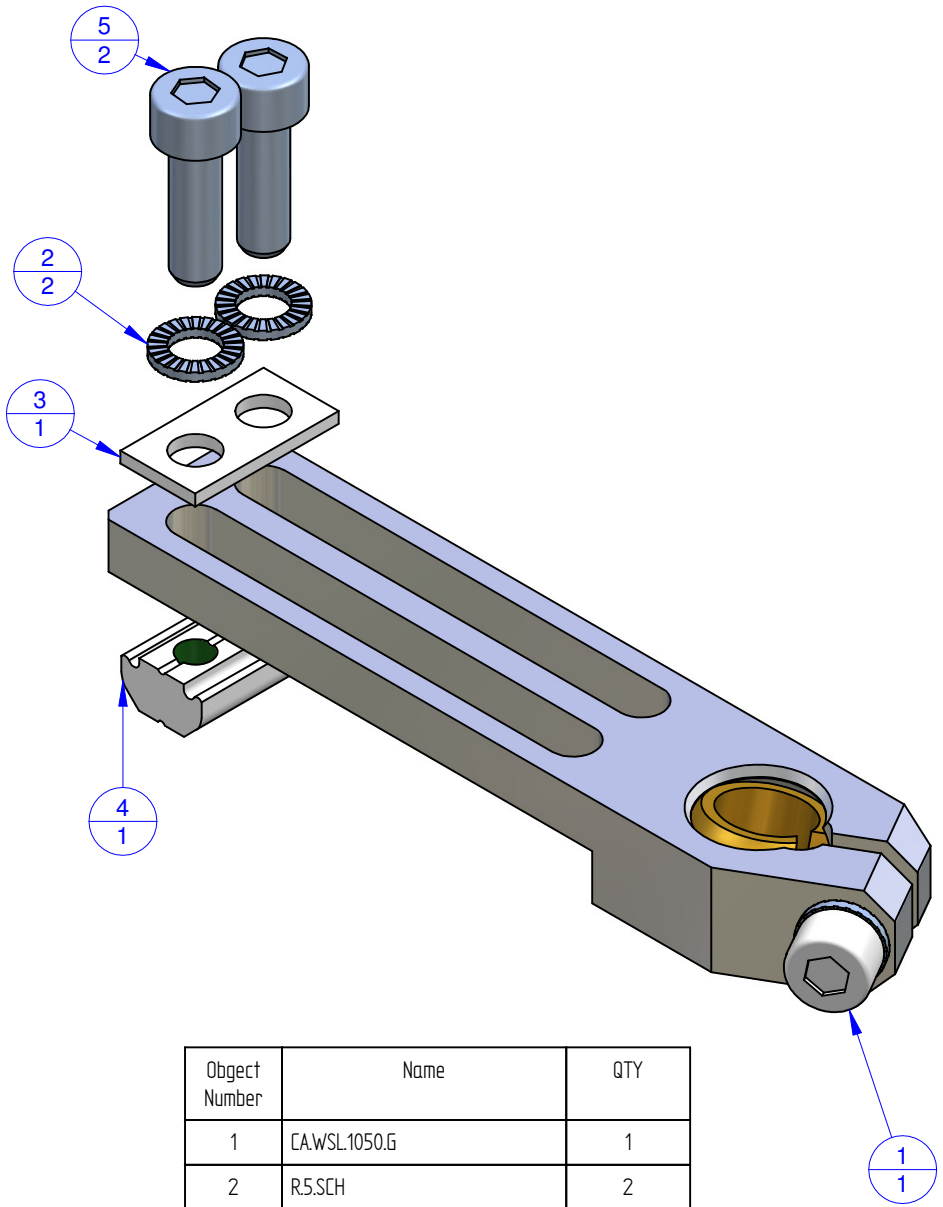

THE PROPERTY OF THIS DRAWING IS ESTABLISHED BY LAW  
IT IS FORBIDDEN TO REPRODUCE IT OR SHOW IT TO THIRD PARTY  
WITHOUT A WRITTEN AGREEMENT.

MODIFICATIONS:

7	10
8	11
9	12

VARIED DIMENSIONS AS OF DATE:

MODIFICATIONS:

1	4
2	5
3	6

VARIED DIMENSIONS AS OF DATE:

Format **A3**  
UNI 936-76

Object Number	Name	QTY
1	CA.WSL.1050.G	1
2	R.5.SCH	2
3	R.05.09	1
4	CA.GWP.5.9	1
5	V.TCE5X16	2

SEZIONE A-A

<b>FP Services</b> GENERAL TOLERANCE: UNI - ISO 2768 CLASSE f	DESCRIPTION	DESIGNED FROM FPSERVICES
		DATE 07/2014
WEIGHT 0,051 kg		CODE <b>CA.WSL.1050.G.X</b>