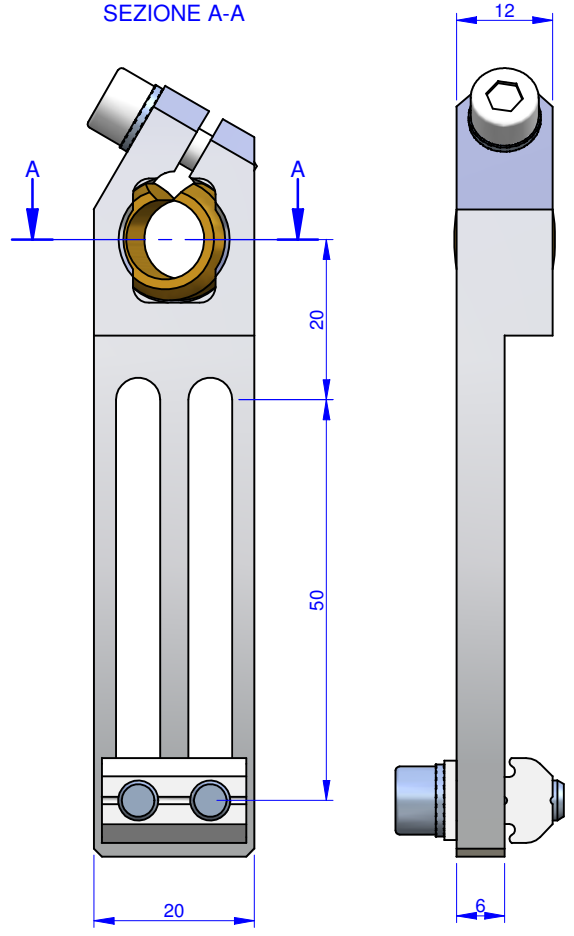

THE PROPERTY OF THIS DRAWING IS ESTABLISHED BY LAW  
IT IS FORBIDDEN TO REPRODUCE IT OR SHOW IT TO THIRD PARTY  
WITHOUT A WRITTEN AGREEMENT.

MODIFICATIONS:

7	10
8	11
9	12

VARIED DIMENSIONS AS OF DATE:

MODIFICATIONS:

1	4
2	5
3	6

VARIED DIMENSIONS AS OF DATE:

Format **A3**  
UNI 936-76

Object Number	Name	QTY
1	CA.WSL.1050.G	1
2	R.5.SCH	2
3	R.05.09	1
4	CA.GWP.5.9	1
5	V.TCE5X16	2

SEZIONE A-A

<b>FP Services</b> GENERAL TOLERANCE: UNI - ISO 2768 CLASSE f	DESCRIPTION	DESIGNED FROM FPSERVICES
		DATE 07/2014
WEIGHT 0,051 kg		CODE <b>CA.WSL.1050.G.X</b>