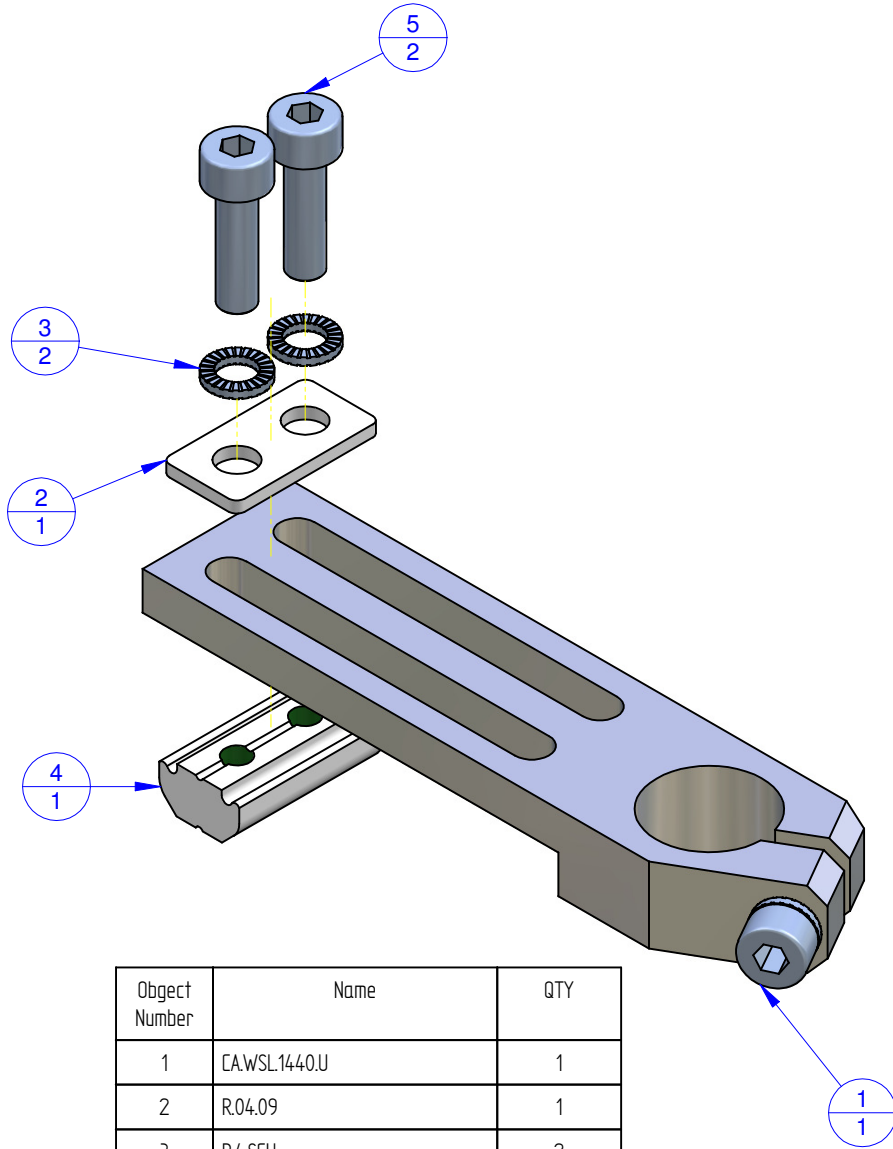

THE PROPERTY OF THIS DRAWING IS ESTABLISHED BY LAW
IT IS FORBIDDEN TO REPRODUCE IT OR SHOW IT TO THIRD PARTY
WITHOUT A WRITTEN AGREEMENT.

Object Number	Name	QTY
1	CA.WSL.1440.U	1
2	R.04.09	1
3	R.4.SCH	2
4	CA.GWP.4.9	1
5	V.TCE4X14	2

MODIFICATIONS: VARIED DIMENSIONS AS OF DATE:

7	10
8	11
9	12

MODIFICATIONS: VARIED DIMENSIONS AS OF DATE:

1	4
2	5
3	6

Format **A3**
UNI 936-76

FP Services		DESIGNED FROM FPSERVICES	
		DATE 07/2015	WEIGHT 0,033 kg
GENERAL TOLERANCE: UNI - ISO 2768 CLASSE f		DESCRIPTION CA.WSL.1440.U.X	