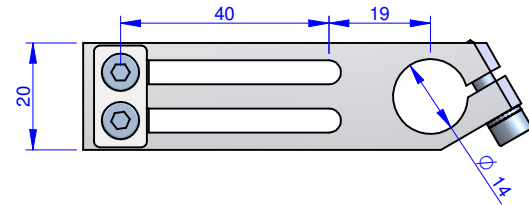

THE PROPERTY OF THIS DRAWING IS ESTABLISHED BY LAW
IT IS FORBIDDEN TO REPRODUCE IT OR SHOW IT TO THIRD PARTY
WITHOUT A WRITTEN AGREEMENT.

Object Number	Name	QTY
1	CA.WSL.1440.U	1
2	R.04.09	1
3	R.4.SCH	2
4	CA.GWP.4.9	1
5	V.TCE4X14	2

MODIFICATIONS: VARIED DIMENSIONS AS OF DATE:

7	10
8	11
9	12

MODIFICATIONS: VARIED DIMENSIONS AS OF DATE:

1	4
2	5
3	6

Format **A3**
UNI 936-76

FP Services		DESIGNED FROM FPSERVICES	
		DATE 07/2015	WEIGHT 0,033 kg
GENERAL TOLERANCE: UNI - ISO 2768 CLASSE f		DESCRIPTION CA.WSL.1440.U.X	